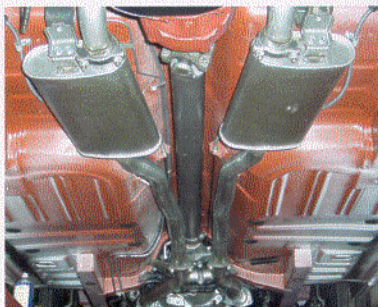

**EXHAUST
SYSTEMS
PERFORMANCE OR
MCA APPROVED**