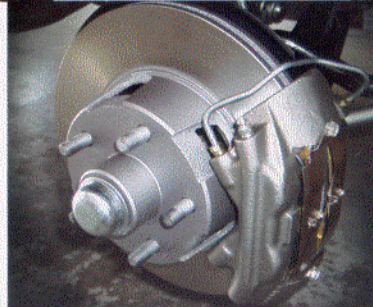

CORRECT FORD CORP. BLUE  
DATE CODED BOLT ON'S  
INCLUDE: HOSES/BELTS/CLAMPS  
CAD/ZINC & PHOSPHATE  
PLATING ON ALL SMALL PARTS  
ALSO AVAILABLE DATE CODED:  
CARBS, DISTRIBUTORS &  
WATER PUMPS

OPTIONS

RALLY PACS  
CONSOLES  
WHEELS  
A/C SYSTEMS  
HEATER BOXES  
NEW OEM  
WIRING HARNESS

**CONCOURS  
ENGINE  
DETAILING**

**SUPER  
CHARGERS  
PAXTON OR  
VORTECH**

**EXHAUST  
SYSTEMS  
PERFORMANCE OR  
MCA APPROVED**

**DISC  
BRAKE  
UPGRADES  
PERFORMANCE OR  
STOCK DISC BRAKE**