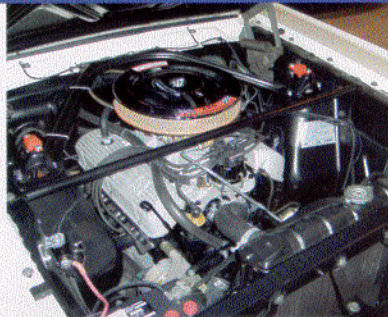

Orlando Mustang

RESTORING AMERICA'S PONY CAR
SINCE 1980

PERFORMANCE UPGRADES

ORLANDO MUSTANG IS NOW OFFERING MORE MUSCLE FOR YOUR MUSTANG. OPTIONS INCLUDE: SUPERCHARGERS, DISC BRAKES, CONCOURS ENGINE DETAILING, EXHAUST SYSTEMS, WHEELS AND FACTORY OPTIONS.

INDUSTRY'S HIGHEST QUALITY
BRANDS TO CHOOSE FROM

FORD RACING PARTS
MAGNAFLOW EXHAUST
PAXTON SUPERCHARGERS
MSD IGNITION
CRANE CAMS
HOLLEY FUEL SYSTEMS
EDELBROCK ENGINE
COMPONENTS

CONCOURS ENGINE
DETAILING

CORRECT FORD CORP. BLUE
DATE CODED BOLT ON'S
INCLUDE: HOSES/BELTS/CLAMPS
CAD/ZINC & PHOSPHATE
PLATING ON ALL SMALL PARTS
ALSO AVAILABLE DATE CODED:
CARBS, DISTRIBUTORS &
WATER PUMPS

OPTIONS

RALLY PACS
CONSOLES
WHEELS
A/C SYSTEMS
HEATER BOXES
NEW OEM
WIRING HARNESS

**CONCOURS
ENGINE
DETAILING**

**SUPER
CHARGERS
PAXTON OR
VORTECH**