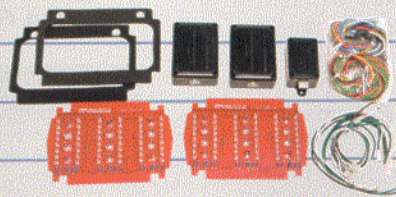

1964-1/2-73 Mustang

Station Performance and Accessories

We've Got Your Mustang Parts.

YearOne.com

RE207

Printed Catalog:
Mustang (1964¹/₂ -73)
Online Only:
Mustang (1979-Present)

PARTS NEEDED

1967-68 ABS Plastic Upper/Lower Dash
Part #: DH6768

1996-97 Vortech Supercharger Kit
Part #: VS73C

351 Crate Engine
Part #: CT351PC1

Rack and Pinion Kit
Part #: 800088001

1967-68 LED Tail Light Kit
Part #: ST203

1996-98 Magnaflow Exhaust Kit
Part #: 1F78-15677