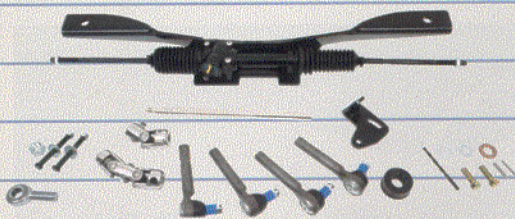

1964-1/2-73 Mustang

Station Performance and Accessories

We've Got Your Mustang Parts.

YearOne.com

RE207

Printed Catalog:
Mustang (1964¹/₂ -73)
Online Only:
Mustang (1979-Present)

PARTS NEEDED

1967-68 ABS Plastic Upper/Lower Dash
Part #: DH6768

1996-97 Vortech Supercharger Kit
Part #: VS73C

351 Crate Engine
Part #: CT351PC1

Rack and Pinion Kit
Part #: 800088001

1967-68 LED Tail Light Kit
Part #: ST203

1996-98 Magnaflow Exhaust Kit
Part #: 1F78-15677