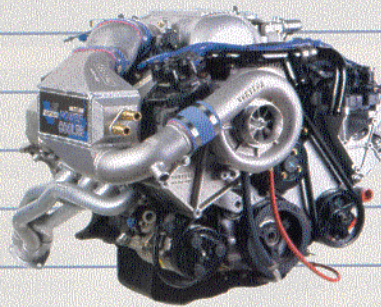

1996-97 Vortech Supercharger Kit
Part #: VS73C

351 Crate Engine
Part #: CT351PC1

Rack and Pinion Kit
Part #: 800088001

1967-68 LED Tail Light Kit
Part #: ST203

1996-98 Magnaflow Exhaust Kit
Part #: 1F78-15677