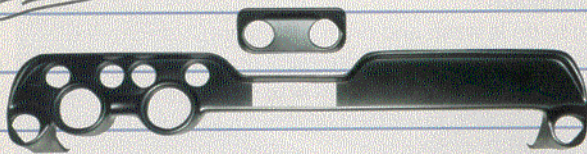

1964-1/2-73 Mustang

Station Performance and Accessories

We've Got Your Mustang Parts.

YearOne.com

RE207

Printed Catalog:
Mustang (1964¹/₂ -73)
Online Only:
Mustang (1979-Present)

PARTS NEEDED

1967-68 ABS Plastic Upper/Lower Dash
Part #: DH6768

1996-97 Vortech Supercharger Kit
Part #: VS73C

351 Crate Engine
Part #: CT351PC1

Rack and Pinion Kit
Part #: 800088001

1967-68 LED Tail Light Kit
Part #: ST203

1996-98 Magnaflow Exhaust Kit
Part #: 1F78-15677