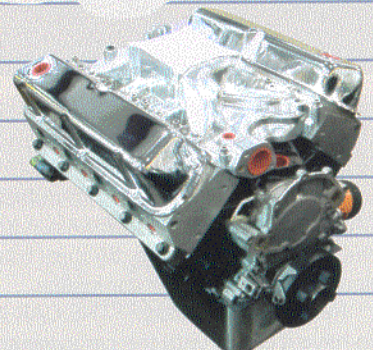

1964-1/2-73 Mustang

Station Performance and Accessories

We've Got Your Mustang Parts.

YearOne.com

RE207

Printed Catalog:
Mustang (1964¹/₂ -73)
Online Only:
Mustang (1979-Present)

PARTS NEEDED

1967-68 ABS Plastic Upper/Lower Dash
Part #: DH6768

1996-97 Vortech Supercharger Kit
Part #: VS73C

351 Crate Engine
Part #: CT351PC1

Rack and Pinion Kit
Part #: 800088001

1967-68 LED Tail Light Kit
Part #: ST203

1996-98 Magnaflow Exhaust Kit
Part #: 1F78-15677