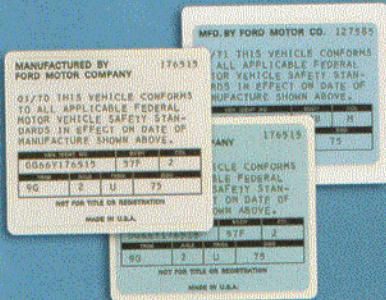

ECS Automotive Concepts

100% Factory Exact Products!

Date Coded Glass

SOLID SAFETY GLASS
Lucite
TEMPERED
9L FM-M60

SOLID SAFETY GLASS
Lucite
TEMPERED OF SUN-X AS2
FM-M61

SUPER 30 LAMINATED SAFETY GLASS
Lucite
SUN VISOR
7A SUN-X ASI
FM-M57

SUPER 30 LAMINATED SAFETY GLASS
Lucite
SUN VISOR
8C FM-M55 ASI

1965 - 1970 Mustangs

VIN Data Decals

1970 - 2005 Ford Vehicles