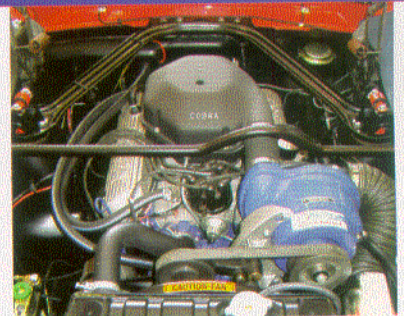

**EXHAUST
SYSTEMS
PERFORMANCE OR
MCA APPROVED**