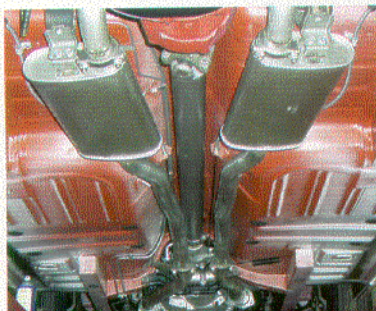

**EXHAUST
SYSTEMS
PERFORMANCE OR
MCA APPROVED**