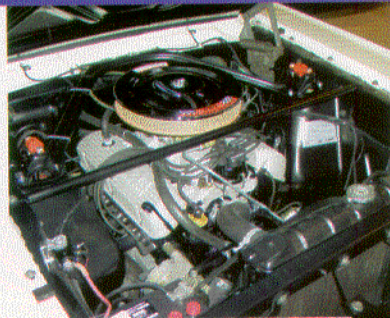

Orlando Mustang

RESTORING AMERICA'S PONY CAR
SINCE 1980

PERFORMANCE UPGRADES

ORLANDO MUSTANG IS NOW OFFERING MORE MUSCLE FOR YOUR MUSTANG. OPTIONS INCLUDE: SUPERCHARGERS, DISC BRAKES, CONCOURS ENGINE DETAILING, EXHAUST SYSTEMS, WHEELS AND FACTORY OPTIONS.

INDUSTRY'S HIGHEST QUALITY BRANDS TO CHOOSE FROM

FORD RACING PARTS
MAGNAFLOW EXHAUST
PAXTON SUPERCHARGERS
MSD IGNITION
CRANE CAMS
HOLLEY FUEL SYSTEMS
EDELBROCK ENGINE COMPONENTS

CONCOURS ENGINE DETAILING

CORRECT FORD CORP. BLUE DATE CODED BOLT ON'S
INCLUDE: HOSES/BELTS/CLAMPS
CAD/ZINC & PHOSPHATE PLATING ON ALL SMALL PARTS
ALSO AVAILABLE DATE CODED: CARBS, DISTRIBUTORS & WATER PUMPS

OPTIONS

RALLY PACS
CONSOLES
WHEELS
A/C SYSTEMS
HEATER BOXES
NEW OEM WIRING HARNESS

**CONCOURS
ENGINE
DETAILING**

**SUPER
CHARGERS
PAXTON OR
VORTECH**