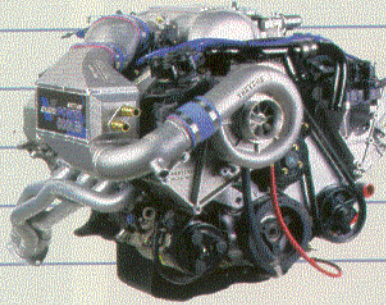

## PARTS NEEDED

1967-68 ABS Plastic Upper/Lower Dash  
Part #: DH6768

1996-97 Vortech Supercharger Kit  
Part #: VS73C

351 Crate Engine  
Part #: CT351PC1

Rack and Pinion Kit  
Part #: 800088001

1967-68 LED Tail Light Kit  
Part #: ST203