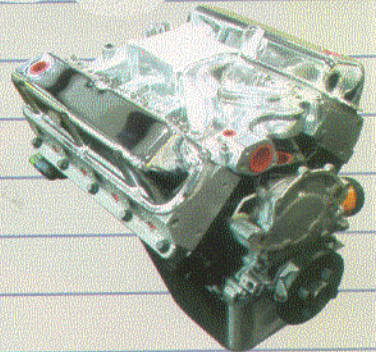

# 1964-1/2-73 Mustang

Storage Performance and Accessories

We've Got Your Mustang Parts.

YearOne.com

RE207

Printed Catalog:  
Mustang (1964 1/2 -73)  
Online Only:  
Mustang (1979-Present)

## PARTS NEEDED

1967-68 ABS Plastic Upper/Lower Dash  
Part #: DH6768

1996-97 Vortech Supercharger Kit  
Part #: VS73C

351 Crate Engine  
Part #: CT351PC1

Rack and Pinion Kit  
Part #: 800088001

1967-68 LED Tail Light Kit  
Part #: ST203