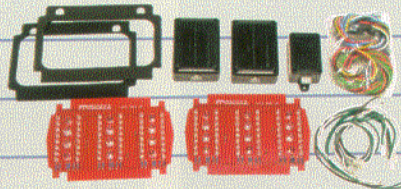

## PARTS NEEDED

1967-68 ABS Plastic Upper/Lower Dash  
Part #: DH6768

1996-97 Vortech Supercharger Kit  
Part #: VS73C

351 Crate Engine  
Part #: CT351PC1

Rack and Pinion Kit  
Part #: 800088001

1967-68 LED Tail Light Kit  
Part #: ST203

1996-98 Magnaflow Exhaust Kit  
Part #: 1F78-15677

YearOne.com