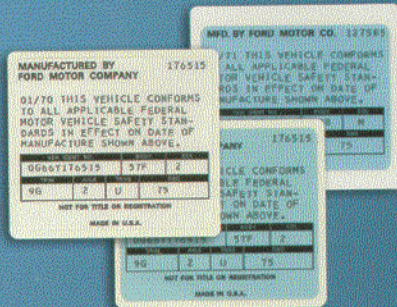

ECS Automotive Concepts

100% Factory Exact Products!

Date Coded Glass

1965 - 1970 Mustangs

VIN Data Decals

1970 - 2005 Ford Vehicles

Complete Decal Kits

1965 - 1970 Mustang / Shelby Kits
1969-1970 Boss 302 and 429 Kits

For over 20 years **SSNAKE-OYL™** has been the premier source for the finest **Restoration**, **Rewebbing** and **Repair** of your classic seat belts to **ORIGINAL CONDITION!**

Additionally, **SSNAKE-OYL™** is your most complete source for economical replacement lap belts and 3-point lap/shoulder belts, matching the design and color of factory original. **SSNAKE-OYL™** has a web store stocked with other fine products for your car.