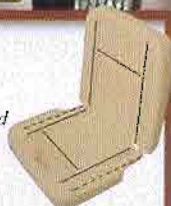

11650-1A. \$14.⁹⁵

Listing Rod Sets, Bucket seat.

Sometimes these can be reused but many times the originals are either rusted, bent up or both. New rods make installation MUCH easier! Sets are available for all bucket seat styles 1965-1973.

Seat Burlap Sets.

These kits contain the burlap material found under all seat foam and is usually dirty, rotted or mouse eaten! Don't spend all that time restoring your seats and leave the old stuff in there. Sets are enough to do two bucket seats or one bench seat.