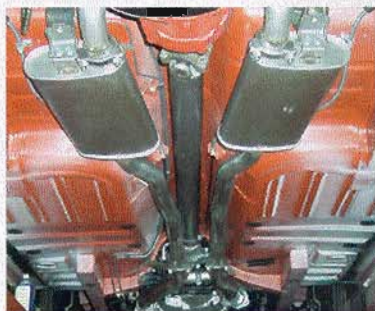

SUPERCHARGERS PAXTON OR VORTECH

EXHAUST SYSTEMS PERFORMANCE OR MCA APPROVED