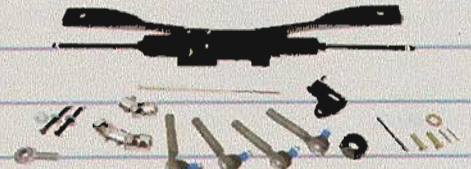

PARTS NEEDED

We've Got Your Mustang Parts.

1967-68 ABS Plastic Upper/Lower Dash
Part #: DH6768

1996-98 Vortech Supercharger Kit
Part #: VS73C

1967-68 LED Tail Light Kit
Part #: ST203

351 Crate Engine
Part #: CT351PC1

1996-98 Magnaflow Exhaust Kit
Part #: 1F78-15677

Rack and Pinion Kit
Part #: 800088001

Mustang (1964^{1/2}-73) Printed Catalog
Mustang (1979-Present) Online Only

YearOne.com
1-800-932-7663

MZ009

© YearOne 2009