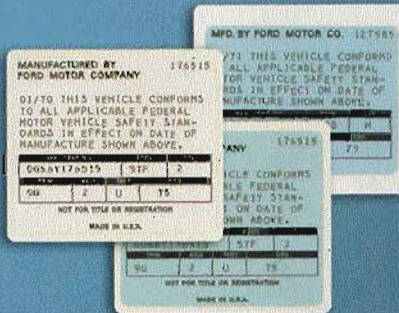

ECS Automotive Concepts

100% Factory Exact Products!

Date Coded Glass

1965 - 1970 Mustangs

VIN Data Decals

1970 - 2005 Ford Vehicles

Complete Decal Kits

1965 - 1970 Mustang / Shelby Kits
1969-1970 Boss 302 and 429 Kits