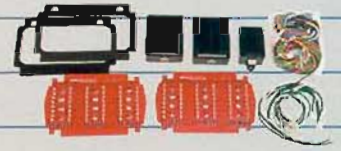

PARTS NEEDED

**We've Got
Your
Mustang
Parts.**

1967-68 ABS Plastic Upper/Lower Dash
Part #: DH6768

1996-98 Vortech Supercharger Kit
Part #: VS73C

1967-68 LED Tail Light Kit
Part #: ST203

351 Crate Engine
Part #: CT351PC1

1996-98 Magnaflow Exhaust Kit
Part #: 1F78-15677

Rack and Pinion Kit
Part #: 800088001

Mustang (1964^{1/2}-73) *Printed Catalog*
Mustang (1979-Present) *Online Only*
YearOne SpeedShop Performance

YearOne.com
1-800-932-7663