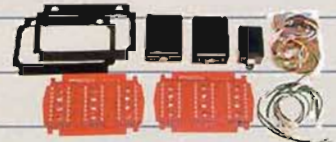

PARTS NEEDED

We've Got Your Mustang Parts.

1967-68 ABS Plastic Upper/Lower Dash
Part #: DH6768

1996-98 Vortech Supercharger Kit
Part #: VS73C

1967-68 LED Tail Light Kit
Part #: ST203

351W Crate Engine
Part #: CT351PC1

1996-98 Magnaflo Exhaust Kit
Part #: 1F78-15677

1968-70 Rack and Pinion Kit
Part #: 800088001

Mustang (1964^{1/2}-73) Printed Catalog
Mustang (1979-Present) Online Only
YearOne SpeedShop Performance

YearOne.com
1-800-932-7663