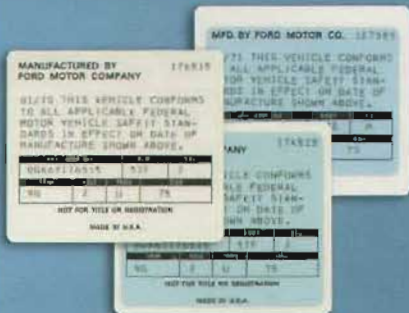

ECS Automotive Concepts

100% Factory Exact Products!

Date Coded Glass

1965 - 1970 Mustangs

VIN Data Decals

1970 - 2005 Ford Vehicles

Complete Decal Kits

1965 - 1970 Mustang / Shelby Kits
 1969-1970 Boss 302 and 429 Kits