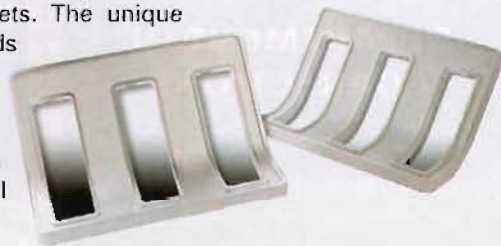

remove the factory bolt holding each coil on plug down, slide the billet cover over them and reinstall the bolt.

Made in the USA, the covers are available in either brushed satin or mirror polished finish. Sold in sets of 8.

An exclusive design, the precision-machined aluminum bezels include mounting hardware and body gaskets. The unique mounting studs makes installation quick and easy with no modifications to the tail panel required.