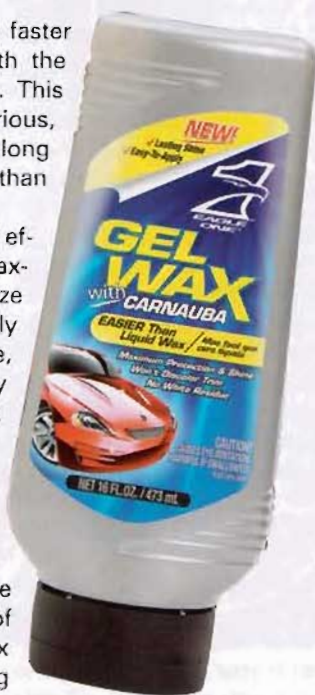

GEL WAX

Eagle One has made waxing faster and easier than ever before with the introduction of unique Gel Wax. This unique product delivers a glorious, glossy shine that will last as long as paste but is easier to use than liquid wax.

Gel Wax reduces the time and effort required with conventional waxes because it does not need to haze or dry after application. Just apply the wax to one section at a time, wipe off immediately and enjoy the look of a showroom shine. It doesn't get any easier than this.

Gel Wax is made with natural carnauba and unique polishers which produce unbeatable durability and water beading. Additional benefits include no white residue and no discoloring of black trim and molding. The wax also protects the trim and molding while enhancing the color.

Eagle One has also made Gel Wax environmentally friendly. It contains no harmful petroleum solvents.

Gel Wax is available at leading auto parts retailers. Suggested retail for a 16-oz. bottle is $9.99.