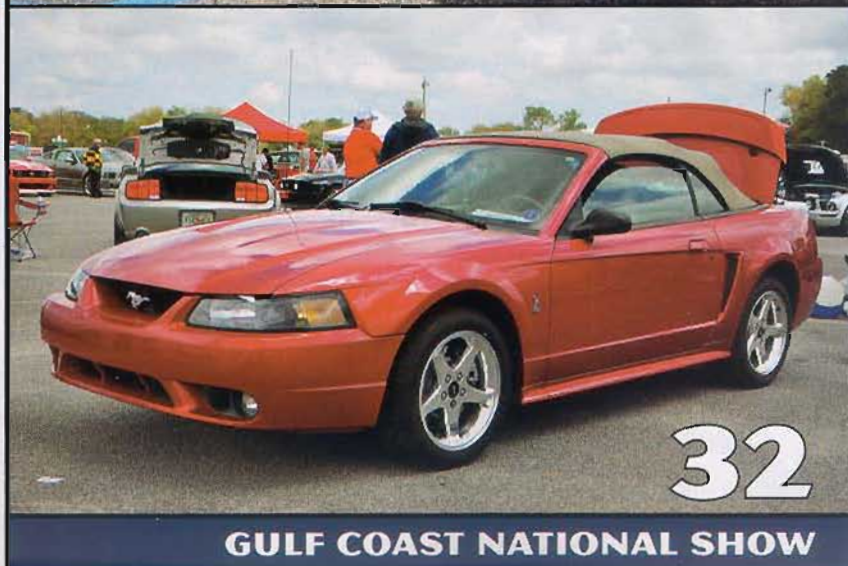

GULF COAST NATIONAL SHOW