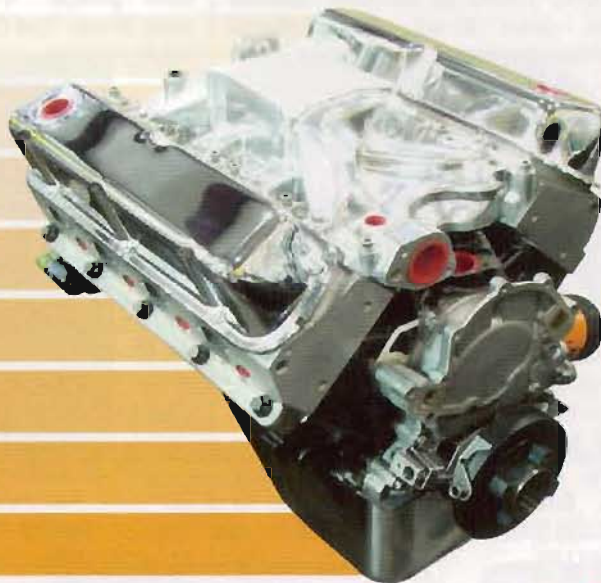

351W Crate Engine

400+ hp | 415+ ft/lbs

$3,989.00*

#CT351PC1

*Plus sales tax (where applicable), shipping and handling. This is a discount-exempt item.

Use Special Pricing Code:
ADS2010

**Restoration & Performance
Parts for the Following Car
Lines:**

Printed Catalog:
Mustang (1964¹/₂-73)

(ALSO AVAILABLE ONLINE)

Web-based Catalogs:
Mustang (1979-Present)
YearOne SpeedShop

YEARONE.com

© 2010 YearOne

1.800.932.7663

MZ010