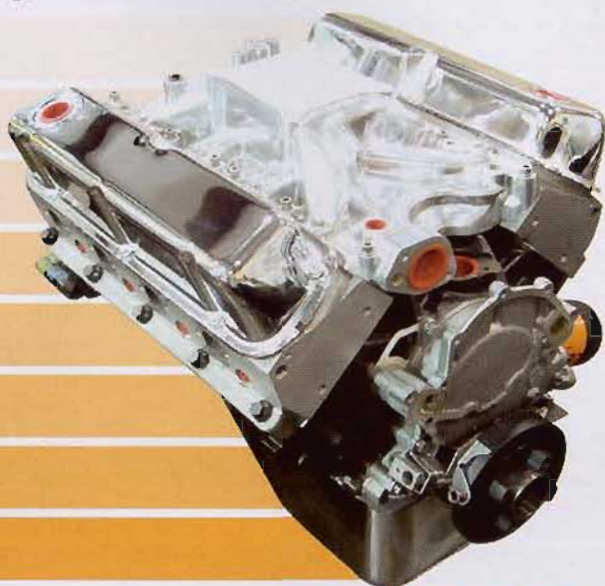

351W Crate Engine

400+ hp | 415+ ft/lbs

\$3,989.00*

#CT351PC1

*Plus sales tax (where applicable), shipping and handling. This is a discount-exempt item.

Use Special Pricing Code:
ADS2010

**Restoration & Performance
Parts for the Following Car
Lines:**

Additionally, **SSNAKE-OYL™** is your most complete source for economical replacement lap belts and 3-point lap/shoulder belts, matching the design and color of factory original. **SSNAKE-OYL™** has a web store stocked with other fine products for your car.