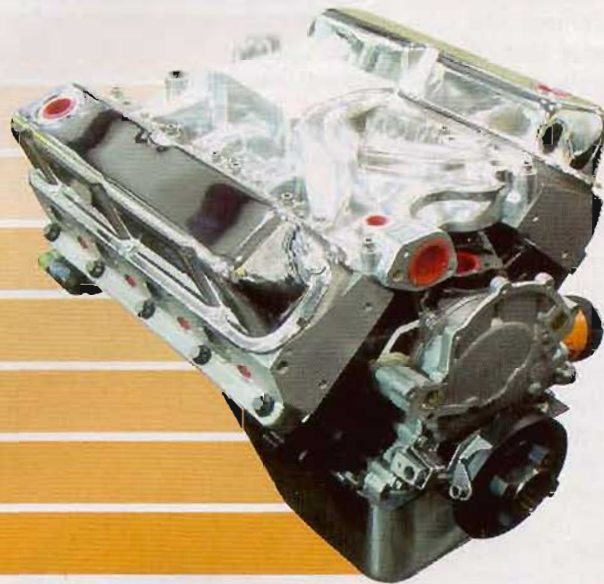

351W Crate Engine

400+ hp | 415+ ft/lbs

\$3,989.00*
#CT351PC1

*Plus sales tax (where applicable), shipping and handling. This is a discount-exempt item.

Use Special Pricing Code:
ADS2010

Restoration & Performance
Parts for the Following Car
Lines: