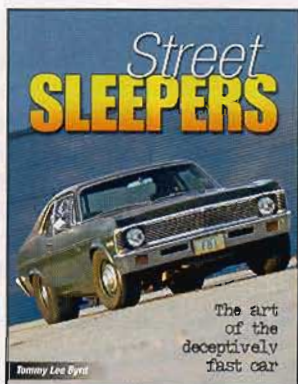

STREET SLEEPERS

An expose of fast cars that look tired, weak, or just plain slow. Covers many different styles, colors, budgets from high-dollar money makes to budget-built hustlers.

Softbound, 144 pages, 8.5 x 11 inches with 321 color photos, Item CT498 retails for $25.95.