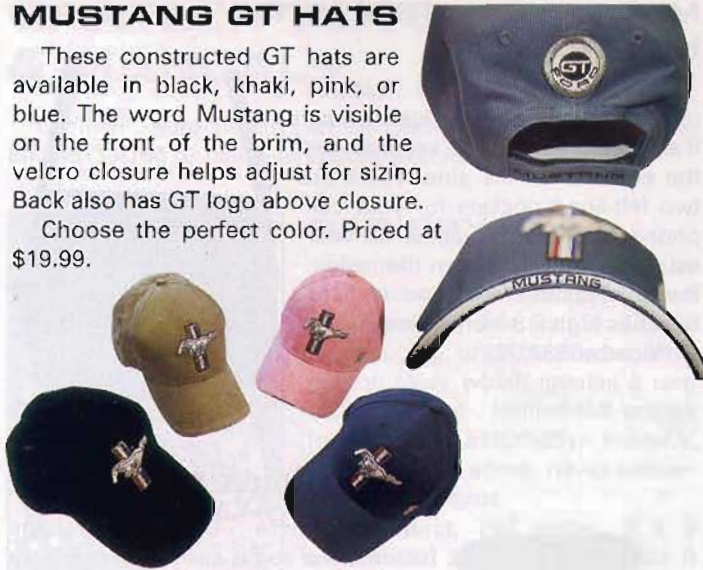

MUSTANG GT HATS

These constructed GT hats are available in black, khaki, pink, or blue. The word Mustang is visible on the front of the brim, and the velcro closure helps adjust for sizing. Back also has GT logo above closure.

Choose the perfect color. Priced at $19.99.