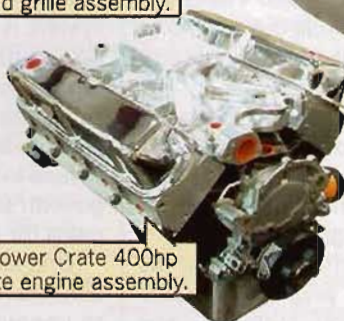

Paintable ABS plastic dash panels mount to factory points and are compatible with aftermarket A/C and gauges.

YearOne Power Crate 400hp 351W crate engine assembly.

Restoration & Performance Parts for GM, Ford, & Chrysler Muscle Cars: