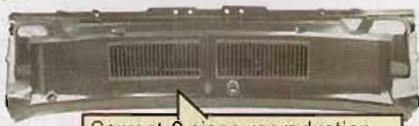

THE ONE-STOP SOLUTION FOR YOUR MUSTANG PROJECT

Install modern sound without modifying the dash with our replacement radios.

Correct 2-piece reproduction cowl panel and grille assembly.

Build on a new foundation with a brand-new reproduction body.

Paintable ABS plastic dash panels mount to factory points and are compatible with aftermarket A/C and gauges.

YearOne Power Crate 400hp 351W crate engine assembly.

Restoration & Performance Parts for GM, Ford, & Chrysler Muscle Cars: