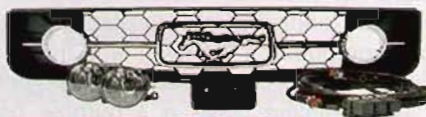

YEARONE.com

1-800-932-7663

© 2011 YEARONE

MUSTANG DEPOT

WWW.MUSTANGDEPOT.COM

MILD TO WILD

1965-2011 PARTS, ACCESSORIES AND INSTALLATION

(702) 262-9011

2510 E. SUNSET ROAD #7, LAS VEGAS, NV 89120

Not affiliated with Ford Motor Company