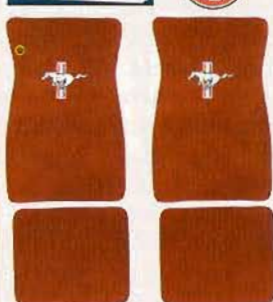

Saginaw Power Steering Pump Kits

'65-'70
6-cyl..... **B800334**
8-cyl..... **B800330**

\$280.25

Your Choice \$99.95

'87-'93 Headlight Kits

w/ Amber Side Marker..... **5636A**
w/ Clear Side Marker..... **5636C**

'65-'11 Logo Floor Mats

- Multiple Logos Available.
- Factory colors
- 4-piece Front/Rear Sets
- Many Logos Available.

Starting from
\$79.95

Nostalgia

'65-'89 Steering Wheels

Walnut 15" Steering Wheel	966	\$129.95
Black 15" Steering Wheel	968	\$99.95
Walnut 13-1/2" Steering Wheel	963	\$124.95