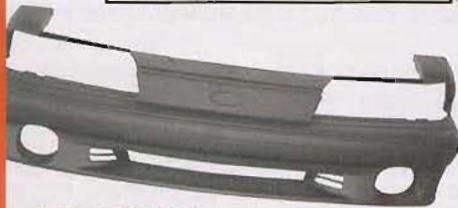

THE ONE-STOP SOLUTION FOR YOUR MUSTANG PROJECT

Correct 2-piece reproduction cowl panel and grille assembly.

Install modern sound without modifying the dash with our replacement radios.

Paintable ABS plastic dash panels mount to factory points and are compatible with aftermarket A/C and gauges.

Build on a new foundation with a brand-new reproduction body.

**Restoration & Performance
Parts for GM, Ford, &
Chrysler Muscle Cars:**

Ford Catalogs:
Print:
Mustang (1964 $\frac{1}{2}$ -73)
(ALSO AVAILABLE ONLINE)