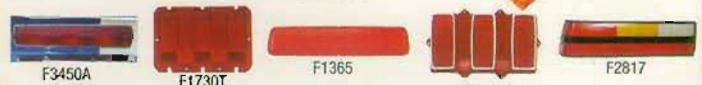

Source Code
MT11

Become our Fan on , and follow us on !!!

**Top
Mover**

M7003Z

'79-93 "Heavy Duty" T-5 Transmission
Rated to 330 ft/lbs.

$1,294.64

Console Base

'65-66 ..... **CH1000B** **$224.95**

Console Assemblies

'67 with A/T ..... **F4535** **$999.95**
'67 with M/T ..... **F4535M** **$999.95**
'69-70 ..... **F4536** **$379.95**

Aluminum Radiators

Available in 2, 3, and 4 row for '65-04 Mustangs
(Including 5.0L conversion Radiators) **F5339**

Add a custom fit
fan & shroud kit
for your Radiator.

$159.95 **$229.95** **$319.95** **Only $159.95**

**Late-model Wheel
Adapter Kit**

Allows installation of
'94-04 17" Mustang wheels
on your '65-70 Mustang &
Cougar. **1010A**

$269.95

**FREE SHIPPING ON ORDERS
OF $300 OR MORE!***

Georgia
2505 Newpoint Pkwy • Lawrenceville • 30043
888-229-2929
Local: 770-446-1965 • Fax: 770-446-3055

Connecticut
440 Adams Street • Manchester • 06042
888-398-9898
Local: 860-647-1965 • Fax: 860-649-1260

Original Tooling Parts

Turn Signal Assembly (Hood Mount)
'67-68 ..... **73A355B** **$27.95**

**Mustangs
Unlimited**

www.mustangsunlimited.com

Taillight Lens
'67 Shelby & '67-68 Cougar ..... **73450A** **$79.95**
'67-68 Mustang ..... **F1730T** **$21.95**
'68-70 Shelby & California Special ..... **F1365** **$38.95**
'69 Mustang ..... **F2008** **$64.95**
'83-84 (except SVO) Driver ..... **F2817** **$89.95**
'83-84 (except SVO) Passenger ..... **F2816** **$89.95**