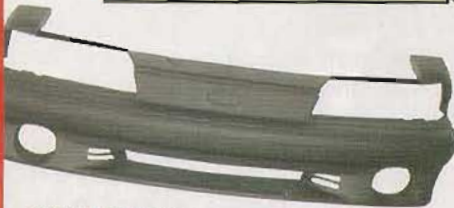

THE ONE-STOP SOLUTION FOR YOUR MUSTANG PROJECT

Correct 2-piece reproduction cowl panel and grille assembly.

Install modern sound without modifying the dash with our replacement radios.

Paintable ABS plastic dash panels mount to factory points and are compatible with aftermarket A/C and gauges.

Build on a new foundation with a brand-new reproduction body.

**Restoration & Performance
Parts for GM, Ford, &
Chrysler Muscle Cars:**

**Ford Catalogs:
Print:**
Mustang (1964^{1/2}-73)
(ALSO AVAILABLE ONLINE)