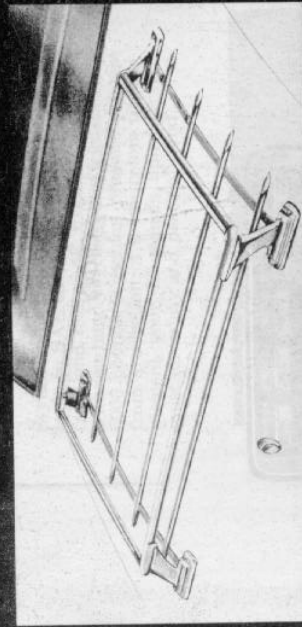

TONNEAU COVER

A durable cover that protects the Mustang convertible cockpit without raising the top. Made to last, with weather repellent vinyl and a heavy duty zipper. Sporty as well as practical, cover comes in either black or white to complement the top. Completely washable.

Part Nos.
CSZZ-76501A42-A White
CSZZ-76501A42-B Black