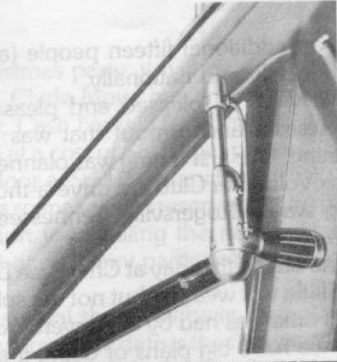

Part No. C5ZZ-18875-A

REAR SEAT SPEAKER

Enhances the tone of your radio, and lets all passengers enjoy "front seat listening." This quality engineered rear seat speaker has a three-way blend control mounted on the instrument panel which allows separate or mixed speaker tuning.

Part No. C3AZ-18875-A

Mustang Quality Accessories

SEAT BELTS

Stylish and strong woven nylon belts are built to SAE and GSA specifications for front and rear seats. Instantly releasable with one hand yet capable of withstanding 5000 pounds of sudden pressure. Choose from a selection of seven colors to complement your Mustang's upholstery. A must for safety and peace of mind.

SEAT BELT RETRACTORS

These handy retractors put seat belts at your fingertips for easy accessibility. Designed to keep seat belts clean, neat, and out of the way.

SPOTLIGHT

This high quality, long-distance, sealed beam spotlight reaches over 1500 feet in clear weather. It features an easy-aim control head which rotates 360° and is adjusted from the inside. Heavily chrome-plated for beauty and long life.