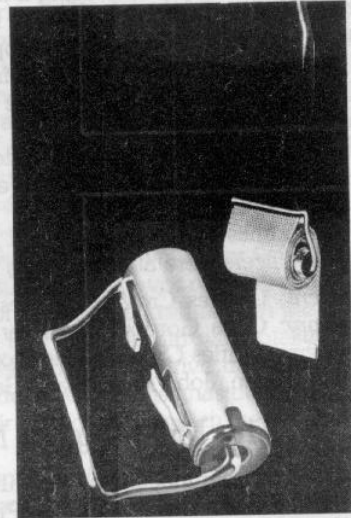

Part No. C5ZZ-18875-A

REAR SEAT SPEAKER

Enhances the tone of your radio, and lets all passengers enjoy "front seat listening." This quality engineered rear seat speaker has a three-way blend control mounted on the instrument panel which allows separate or mixed speaker tuning.

Part No. C3AZ-18875-A

Mustang Quality Accessories

SEAT BELTS

Stylish and strong woven nylon belts are built to SAE and GSA specifications for front and rear seats. Instantly releasable with one hand yet capable of withstanding 5000 pounds of sudden pressure. Choose from a selection of seven colors to complement your Mustang's upholstery. A must for safety and peace of mind.

SEAT BELT RETRACTORS

These handy retractors put seat belts at your fingertips for easy accessibility. Designed to keep seat belts clean, neat, and out of the way.

SPOTLIGHT

This high quality, long-distance, sealed beam spotlight reaches over 1500 feet in clear weather. It features an easy-aim control head which rotates 360° and is adjusted from the inside. Heavily chrome-plated for beauty and long life.