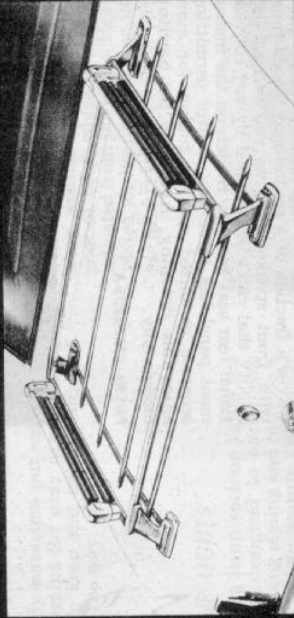

TONNEAU COVER

A durable cover that protects the Mustang convertible cockpit without raising the top. Made to last, with weather repellent vinyl and a heavy duty zipper. Sporty as well as practical, cover comes in either black or white to complement the top. Completely washable.

Part Nos.
CSZZ-76501A42-A White
CSZZ-76501A42-B Black