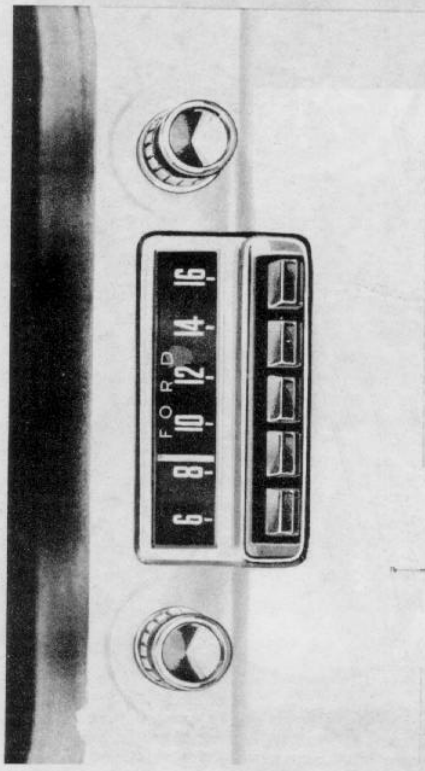

RADIO

Give yourself and your passengers instant, full-fidelity sound with this all transistorized, AM radio. Featuring a special noise suppression device to virtually eliminate interference, push button selectors, extra large speaker, automatic volume control, and illuminated dial, this quality radio offers you the finest in high fidelity performance.

Part No. C5ZZ-18805-AA

ANTENNA

Highly chromed and rust resistant, this beauty extends from 21 to 57 inches. The base is rubber mounted to cushion the antenna and protect the finish. Coaxial cable is designed for static-free reception.

Part No. C5ZZ-18813-A