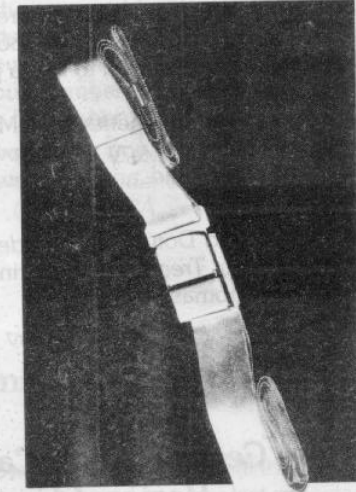

Part No. C5ZZ-18875-A

REAR SEAT SPEAKER

Enhances the tone of your radio, and lets all passengers enjoy "front seat listening." This quality engineered rear seat speaker has a three-way blend control mounted on the instrument panel which allows separate or mixed speaker tuning.

Part No. C3AZ-18875-A

Mustang Quality Accessories

SEAT BELTS

Stylish and strong woven nylon belts are built to SAE and GSA specifications for front and rear seats. Instantly releasable with one hand yet capable of withstanding 5000 pounds of sudden pressure. Choose from a selection of seven colors to complement your Mustang's upholstery. A must for safety and peace of mind.