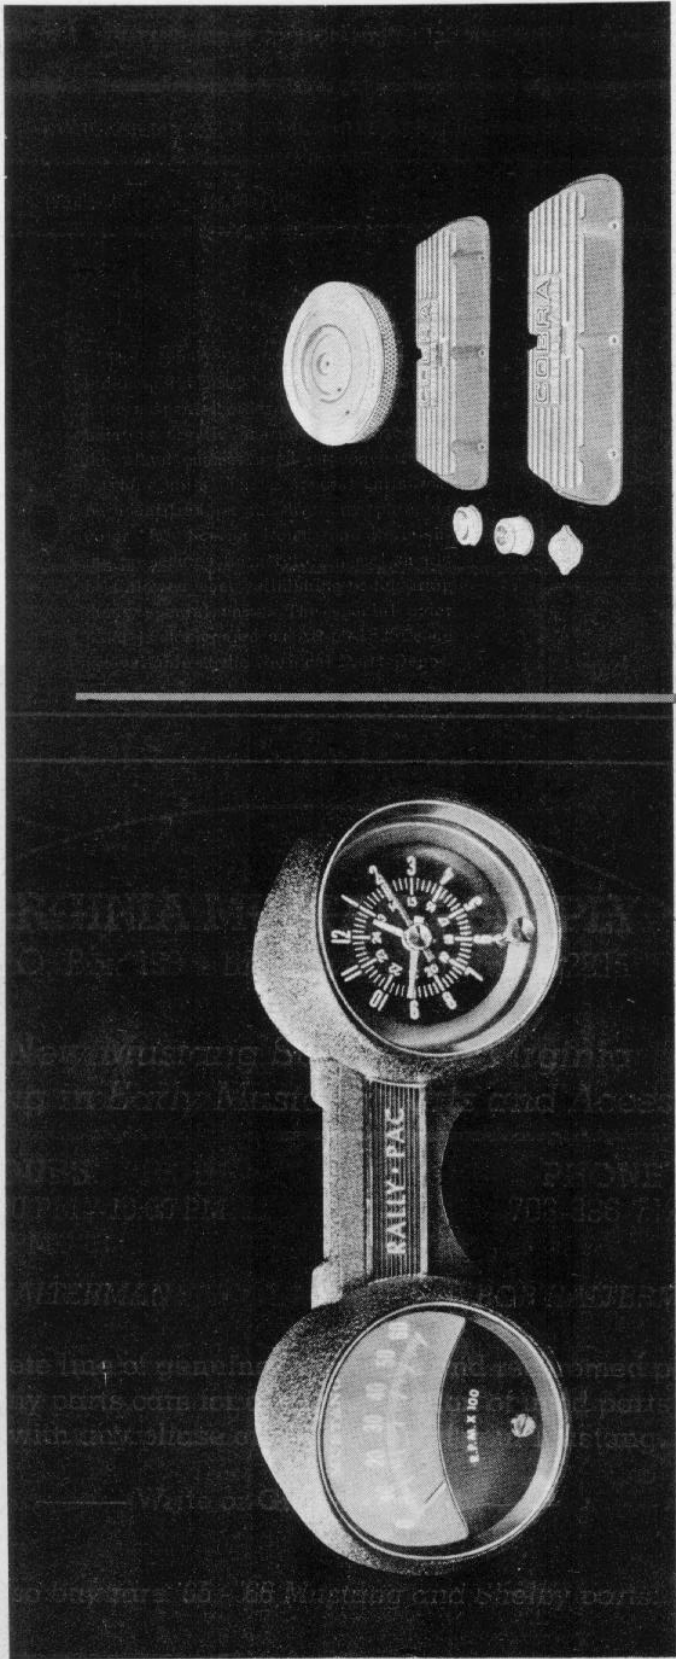

COMPASS

A smartly designed accessory that complements the sports car flair of the Mustang. Mounted on the windshield for ready visibility, it's a natural for the traveler. Pen light cell provides illumination for night reading.

TACHOMETERS

These are precision instruments designed for the performance-minded Mustang driver. Easily mounted on any flat or curved surface, or on the steering column. Available in various calibrations from 5000 to 9000 RPM for either 6 or 8 cylinder engines.

LAKE PIPES

Real high performance equipment for added horsepower and response from your Mustang. Easily installed to the manifold pipe, they give your engine that deep, rich sound. Brightly chromed ends for style and eye catching appearance.