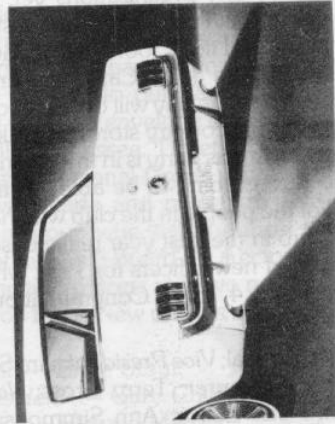

Part No. CSZZ-15499-A

BACK-UP LIGHTS

These twin lamp back-up lights are especially designed to harmonize with Mustang styling and provide a valuable safety feature. Whenever the car is in reverse, they illuminate the rear area for improved rear visibility and serve as a warning to other drivers that you are backing up.

WINDSHIELD WASHER

Provides better, safer visibility in all kinds of weather—the whole year around. A press of the foot pedal sprays twin jets of water or solvent on the windshield to make it easy for the wipers to clean away dirt, snow or road splash.