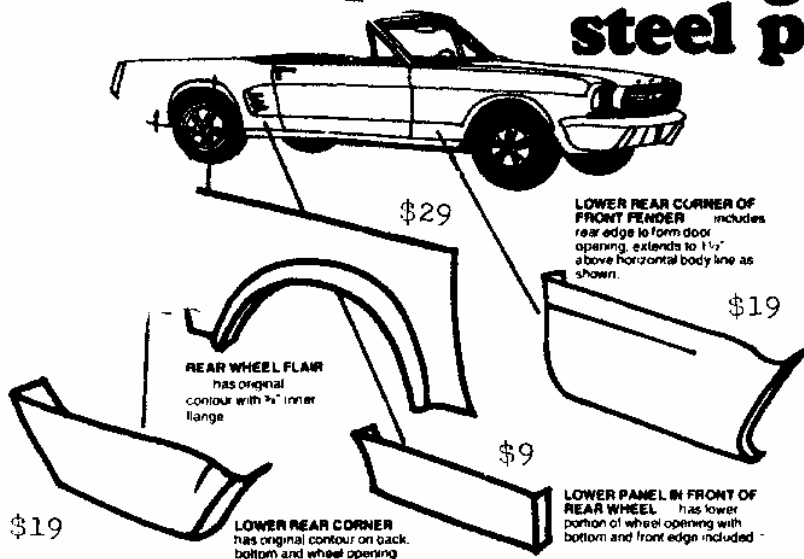

MUSTANGS UNLIMITED

64-66 Mustang steel patch panels

ORIGINAL REPRODUCTIONS IN STEEL BODY PANELS

mustang floors!

NEW!

63 Tolland Turnpike
Manchester, Conn. 06040

(203) 643-0645

We will ship U.P.S., COD, Money Order, or Certified Check. Freight additional. Indiana residents add 4% sales tax.