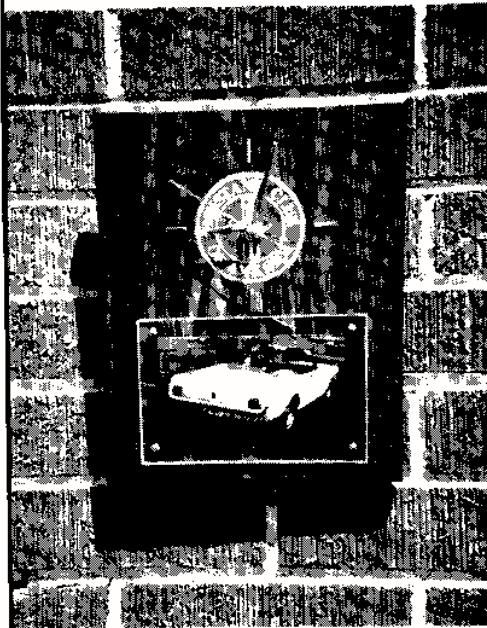

A CLASSIC DISPLAY FOR YOUR MUSTANG

● The **MUSTANG WALL CLOCK** is a quality, **QUARTZ-MOVEMENT** clock, professionally mounted on a beautiful wood plaque personalized for a photograph of your Mustang with the official emblem of the Mustang Club of America.

● **QUARTZ-MOVEMENT** for reliable, accurate and quiet operation — includes brass hand movements with second hand. Operates on one, C-Cell battery (not included)

● Appropriately mounted on wood-finish plaque; hanger included. Approximately 8" X 10" X 3/4".

● Multi-colored emblem of the Mustang Club of America.

● The **CLASSIC WALL CLOCK** is shipped preassembled — you insert your car photo under the clear frame

$39.50 (Includes shipping and handling)

- Please do *not* include photograph
- All orders shipped U.P.S.
- Must use complete street address; we cannot ship U.P.S. to a P.O. Box
- Please allow 4 to 6 weeks for delivery
- Write for special discount rates on quantity purchases

PLEASE SHIP MUSTANG WALL CLOCKS TO:

NAME _____	QTY. _____	PRICE EACH _____	TOTAL _____
STREET _____		$39.50	
CITY _____ STATE _____			
ZIP _____	TOTAL COST OF ORDER		
Include CHECK or MONEY ORDER			$ _____
Payable to _____			$ _____
CUSTOM CLOCKS			$ _____
P.O. Box 76647			
Atlanta, Ga. 30328			
		ORDER TOTAL	$ _____