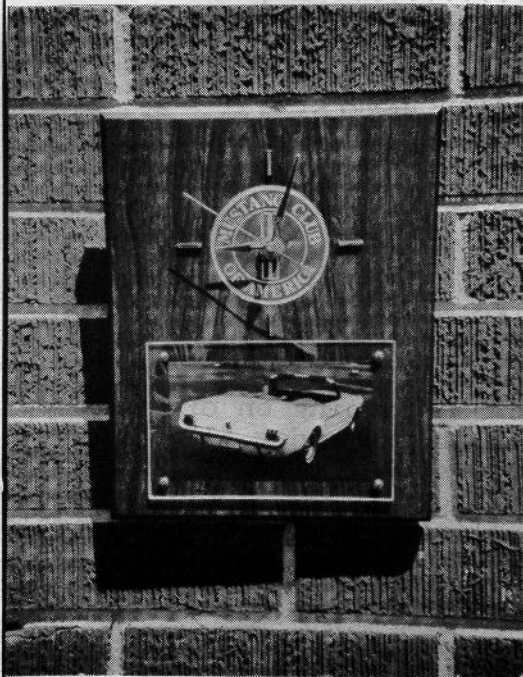

FREE GIFT

A CLASSIC DISPLAY FOR YOUR MUSTANG

- The **MUSTANG WALL CLOCK** is a quality, **QUARTZ-MOVEMENT** clock, professionally mounted on a beautiful wood plaque personalized for a photograph of your Mustang with the official emblem of the Mustang Club of America.

- **QUARTZ-MOVEMENT** for reliable, accurate and quiet operation — includes brass hand movements with second hand. Operates on one, C-Cell battery (not included)

- Appropriately mounted on wood-finish plaque; hanger included. Approximately 8" X 10" X 3/4".

- Multi-colored emblem of the Mustang Club of America.

- The **CLASSIC WALL CLOCK** is shipped preassembled — you insert your car photo under the clear frame.

$39.50 (Includes shipping and handling)

- Please do *not* include photograph
- All orders shipped U.P.S.
- Must use complete street address; we cannot ship U.P.S. to a P.O. Box
- Please allow 4 to 6 weeks for delivery
- Write for special discount rates on quantity purchases

PLEASE SHIP MUSTANG WALL CLOCKS TO:

NAME _____	QTY.	PRICE EACH	TOTAL
STREET _____		$39.50	
CITY _____ STATE _____			
ZIP _____	TOTAL COST OF ORDER		
Include CHECK or MONEY ORDER			$
Payable to:			$
CUSTOM CLOCKS			$
P.O. Box 76847			
Atlanta, Ga. 30328			
		GA. RESIDENTS ADD 4% TAX	
		ORDER TOTAL