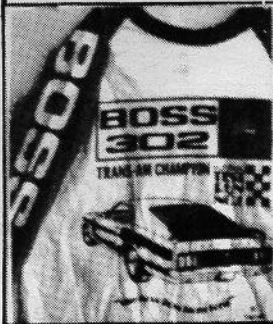

THE VINTAGE TEE 1980 COLLECTION

"World's Largest Collection Of Auto Designs"

LE MANS JERSEY

50/50 Blend
1st Quality
Multi-Color Print On Front
Right Sleeve & Back

$6.00 ea.

Colors: Blue Nat. Red Nat.

Designs At This Time

1. Boss 302
2. Shelby
3. Mustang
4. Corvette