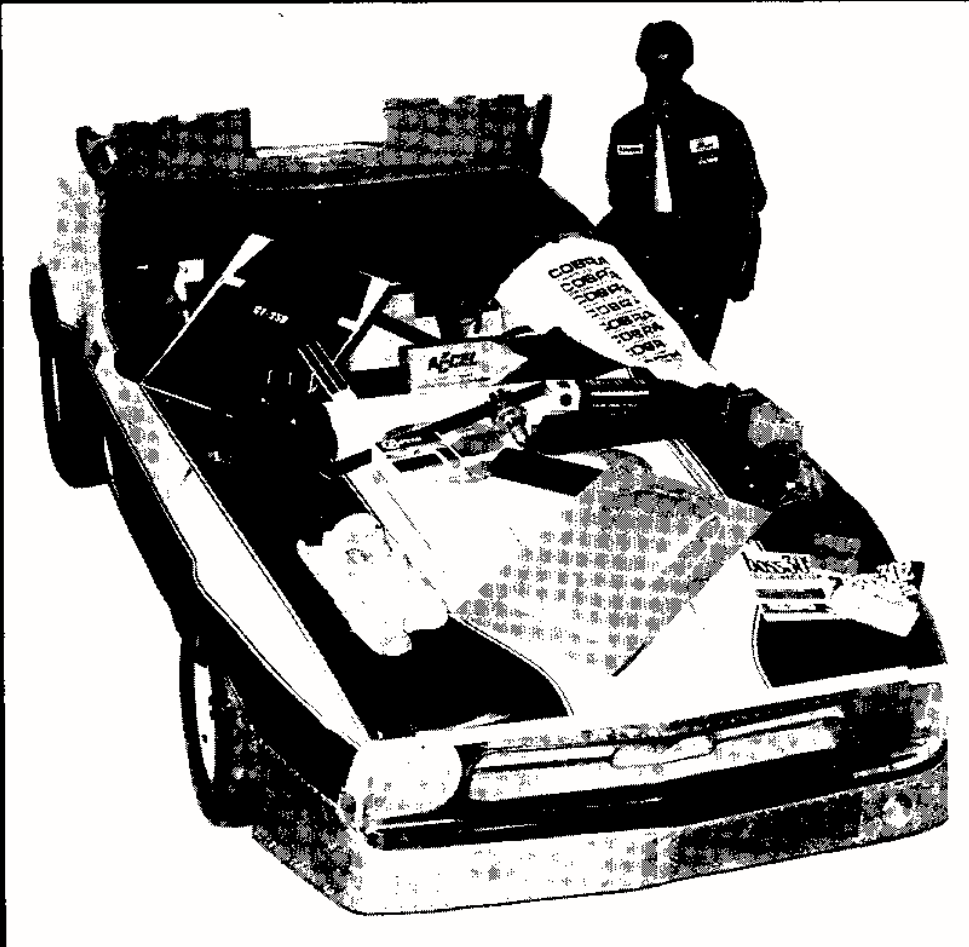

MAIER RACING INC.

1980
CATALOG

MUSTANG AND SHELBY PARTS

\$6.00

Maier Racing carries a complete line of Mustang and Shelby parts. We have been the leaders of reproduction and original parts suppliers for the past several years. Send now for our 1980 catalog and price list.