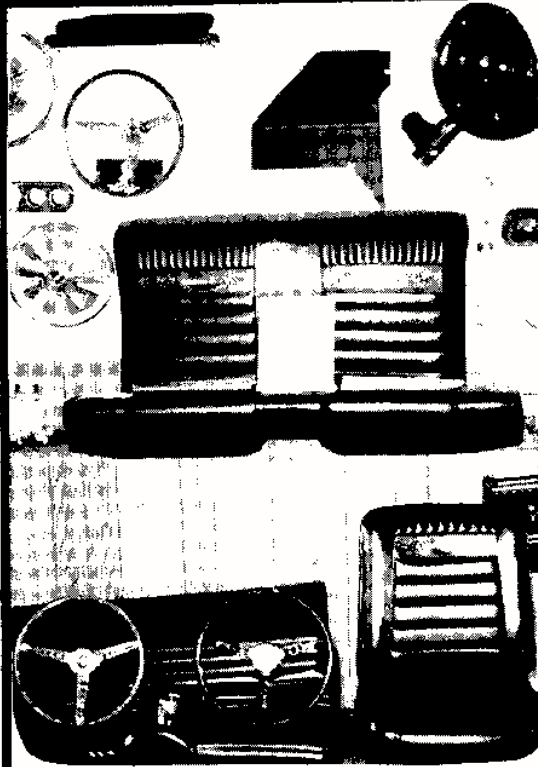

MOLDED CARPET

1965/68 This is absolutely the finest
anywhere.

Coupe, Conv., Fastback $100.00
Fastback w/fold down $115.00

New Parts • Reproductions • Used Parts

MUSTANG UPHOLSTERY

NOW AVAILABLE - ALL MODELS - ALL COLORS
FOR 1965, 1966, 1967 and 1968
STANDARD TYPE SEAT UPHOLSTERY

Bench Seat - Front $149.95
Complete set with bench front $189.99
Complete set (includes two bucket seats and rear seat) $179.95
Upholstery for two bucket seats $129.95
Upholstery for one bucket seat $67.95

PONY INTERIOR SEAT UPHOLSTERY 1965-66

The most authentic reproduction of the pony interior is now available. Special attention has been given to the reproduction of the pony insert resulting in a duplication that matches the original in all details.

Upholstery for two buckets $159.00
Upholstery for one bucket $99.00
Complete upholstery set for two buckets and back seat $244.00

PONY DOOR PANELS