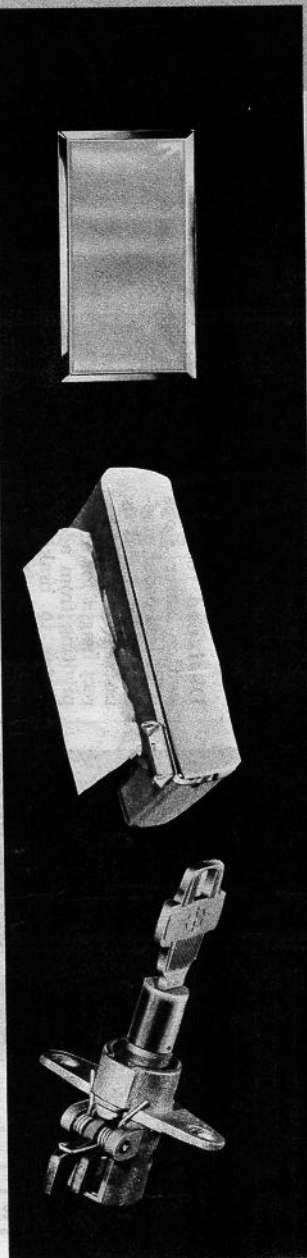

Part No. C5ZZ-6520910-A

REMOTE CONTROL TRUNK RELEASE

Enables you to unlock your trunk from the driver's seat with just a flip of the switch conveniently installed on the inside near your left hand.

Part No. C4AZ-62432A00-A