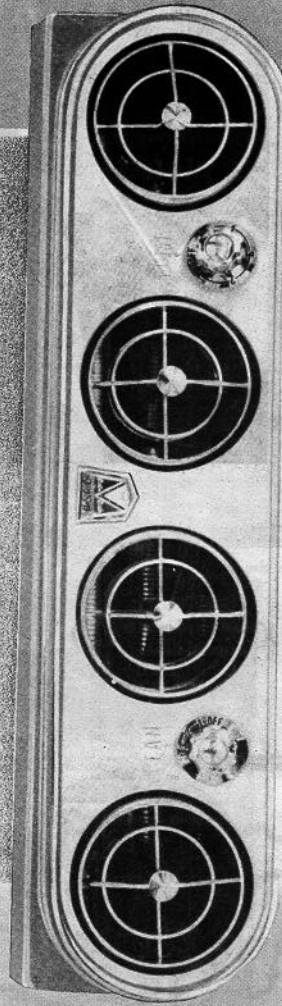

Basic No. 19B501

POWER BRAKES

Designed to give swifter, surer stops with less pedal pressure. The pedal is installed at the correct height for quick pivoting from accelerator to brake. A real assist in stop and go driving.

Part No. C5ZZ-2A091-A

FORD AIR CONDITIONER

Provides quick refrigerated cooling and removes dust, moisture and pollen from the air. Enables driver and passengers alike to keep cool and fresh throughout torrid summer weather. Simple dial controls regulate the quiet 3-speed blower and temperature settings.

Part Nos.
C5ZZ-19700-A (6 Cyl.) C5ZZ-19700-B (8 Cyl.)

POWER STEERING

Gives you practically finger-touch control for easy parking plus greater maneuverability at both high and low speeds. Enables you to respond quickly and easily to all steering requirements.