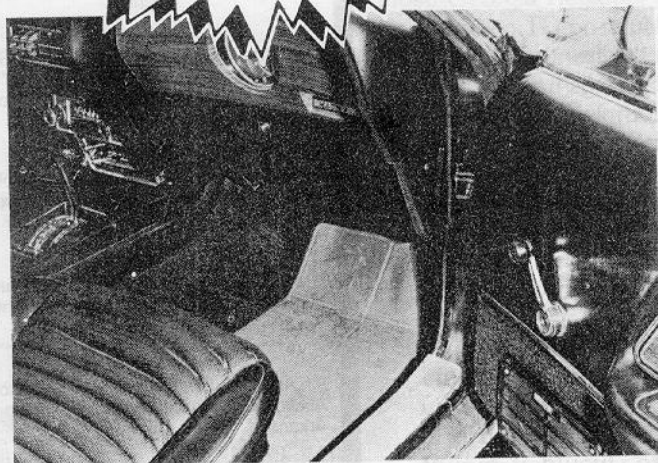

69-70 MACH 1 DELUXE

You can also order deluxe carpet with rubber mat inserts for 69-70 Mach 1 in the accent red with other colors available on special order.

69-73 CONVERTIBLE COMING SOON!

Nylon loop and cut pile	\$100/set
Coupes	\$110/set
Plush pile and 80/20 rayon/nylon loop	\$110/set
Fastbacks with fold downs	\$125/set