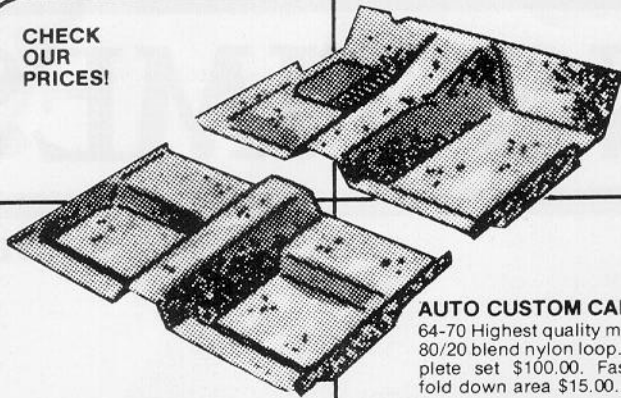

# largest supplier of Mustang parts in the midwest

CHECK OUR PRICES!

**AUTO CUSTOM CARPET**  
64-70 Highest quality molded. 80/20 blend nylon loop. Complete set \$100.00. Fastback fold down area \$15.00.

1965-70  
**FACT BOOKS** - \$4.95 ea.

Yellow with red design.  
S, M, L, XL  
\$4.95  
+ \$1.00 Postage

**MUSTANG T-SHIRTS**

**BLUE CENTER SPINNERS**  
Set of 4-\$98.00

**new**  
69-70  
**FASTBACK LOWER REAR QTRS.**  
M300A — each side-\$30.00