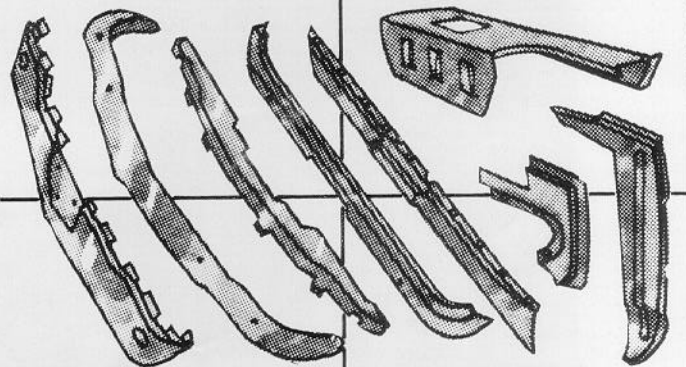

**FRONT FENDER SPLASH SHIELD RUBBER-KITS**  
64-66 or 67-68 ea.-\$14.95

**PADDED DASH**  
1965-Black, blue or red-\$135.20  
1966-Black, blue or burgundy-\$135.20  
1969-Black-\$194.10  
1970-Blue-\$194.10

**PONY FLOOR MATS** - \$45.00 SET

1964-68 AVAILABLE

**STANDARD DOOR PANELS**  
\$106.00 pr.; Pony exchange price \$165.00 pr.; Pony skins (do it yourself) \$150.00 pr.

**MANY FACTORY PARTS IN STOCK**

**LICENSE PLATES** - \$4.00 ea.

65-66  
\$24.55

1968  
\$15.60

65-68  
**KICK PANELS** \$29.95 pr.

**OWNERS MANUALS (65-70)** - \$6.00 ea.

**PADDED SUN VISORS**  
All original colors - \$39.90 pr.

**SHIPPING POLICY**

**FREE SHIPPING** On UPS orders of \$200 or more, items too big for UPS must be shipped, merchandise prepaid, by truck with freight charges collect. All orders under \$200 will be shipped with minimum UPS shipping and packaging costs.