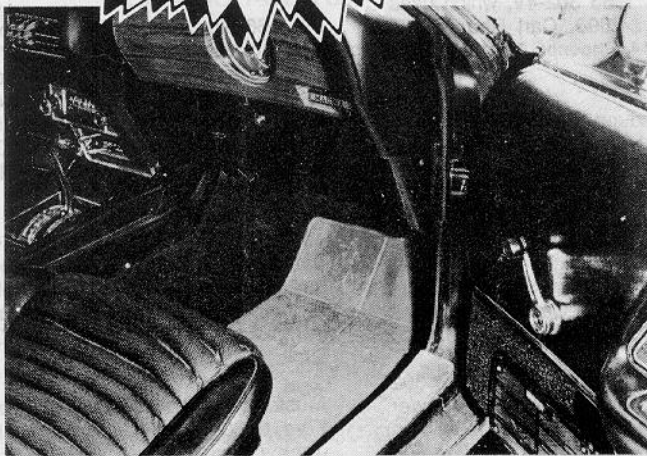

IN MUSTANG CARPET. . .
there's only ONE name for quality!
Auto Custom Carpets

NEW!

1969-73 CARPET

Now available 69-73 coupe and fastback carpet made to the quality specifications you have come to expect from Auto Custom Carpet.

69-70 MACH 1 DELUXE

You can also order deluxe carpet with rubber mat inserts for 69-70 Mach 1 in the accent red with other colors available on special order.

**69-73 CONVERTIBLE
COMING SOON!**

Nylon loop and cut pile	$100/set
Coupes	$110/set
Plush pile and 80/20 rayon/nylon loop	$110/set
Fastbacks with fold downs	$125/set

MANUFACTURER'S STATEMENT

*Auto Custom Carpets manufactures only authentic replacement molded carpet for your car. All of our carpet is professionally press molded, featuring one piece contoured sections in either 80/20 rayon/nylon loop or cut pile, with absolutely no **sewn** seams. Auto Custom Carpets are guaranteed to look and fit like the original.*

ORDERING INFORMATION:

WHEN CALLING TO PLACE YOUR ORDER PLEASE SUPPLY THE FOLLOWING INFORMATION: YEAR, MAKE, MODEL, GENERAL DESCRIPTION, COLOR, COUPE/CONVERTIBLE, 4/S-AUTOMATIC, VISA, MASTERCARD OR C.O.D. INFORMATION.

* WE SHIP U.P.S./C.O.D. ANYWHERE IN THE CONTINENTAL UNITED STATES. (CANADIAN ORDERS ACCEPTED)

* SPECIAL CUSTOM ORDERS FOR ANY YEAR TO YOUR SPECIFICATIONS

* AUTO CUSTOM CARPETS ARE AVAILABLE DIRECT, OR FROM YOUR FAVORITE DEALER.

**ALSO
AVAILABLE**

FULL 1/2" FIBERGLAS UNDERLAY PADDING.
(Originally made for use around catalytic converters)

FEATURES: Heavy aluminum foil on one side
Durable plastic backing on the other

IDEAL FOR MANY APPLICATIONS:

- Heat Reduction Available in full 100 yard rolls,
- Heat Dispersal 58"-60" wide. **$14 per yard.**
- Insulation from cold
- Noise Deadener

Call Jack Holland

TO ORDER, SIMPLY DIAL TOLL FREE.