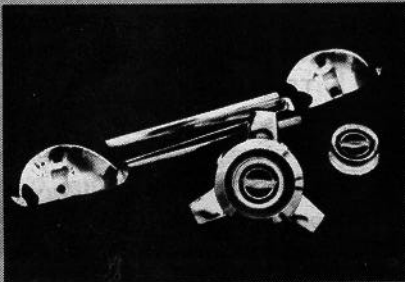

mr. mustang

OWNER CARL PENDLEY

A TOUCH OF CLASS

Specializing in 1965-68 Mustangs, you'll find Carl Pendley has the highest quality original and exact reproduction trim and accessories. Superior service and parts at competitive prices is the reason Mr. Mustang is the leader in the market place.

Exact reproduction G.T. light bars. 65-66 3-prong spinners. Molded blue wheel cover centers.

14" stainless steel simulated wire wheel covers complete and ready to install.

65-68 Mustang molded carpet. Manufactured by original supplier with loop pile and serge-bound.