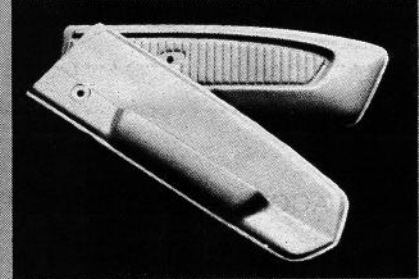

Exact reproduction G.T. light bars. 65-66 3-prong spinners. Molded blue wheel cover centers.

14" stainless steel simulated wire wheel covers complete and ready to install.

65-68 Mustang molded carpet. Manufactured by original supplier with loop pile and serge-bound.

Mr. Mustang has in stock for immediate delivery 1965-67 Mustang upholstery. Most popular colors are available for either standard or deluxe interiors. Standard \$179 Complete Set. Deluxe \$229 Complete Set.