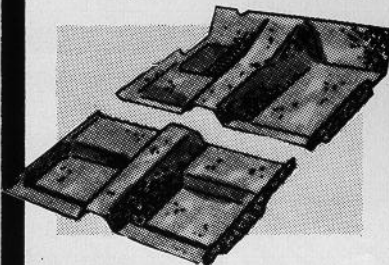

Stainless Steel Ring - used with styled wheels. **REPRO SPECIAL** - '67 - set of 4 - $49.95 - quantity limited. factory '66 & '67 - $22.30 ea.

quality Mustang parts

largest supplier of Mustang parts in the midwest.

Auto Custom Carpet
Highest quality molded - 80/20 blend Nylon loop. Complete set $100.00. Fastback fold down area $15.00