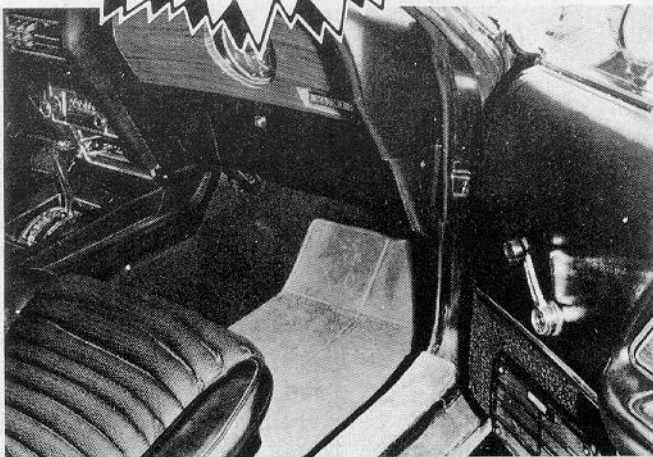

IN MUSTANG CARPET. . .
there's only ONE name for quality!
Auto Custom Carpets

NEW!

1969-73 CARPET

Now available 69-73 coupe and fastback carpet made to the quality specifications you have come to expect from Auto Custom Carpet.

69-70 MACH 1 DELUXE

You can also order deluxe carpet with rubber mat inserts for 69-70 Mach 1 in the accent red with other colors available on special order.

**69-73 CONVERTIBLE
COMING SOON!**

Nylon loop and cut pile	$100/set
Coupes	$110/set
Plush pile and 80/20 rayon/nylon loop	$110/set
Fastbacks with fold downs	$125/set

MANUFACTURER'S STATEMENT

*Auto Custom Carpets manufactures only **authentic** replacement molded carpet for your car. All of our carpet is professionally press molded, featuring one piece contoured sections in either 80/20 rayon/nylon loop or cut pile, with absolutely no **sewn** seams. Auto Custom Carpets are guaranteed to look and fit like the original.*

ORDERING INFORMATION:

WHEN CALLING TO PLACE YOUR ORDER PLEASE SUPPLY THE FOLLOWING INFORMATION: YEAR, MAKE, MODEL, GENERAL DESCRIPTION, COLOR, COUPE/CONVERTIBLE, 4/S-AUTOMATIC, VISA, MASTERCARD OR C.O.D. INFORMATION.

- WE SHIP U.P.S./C.O.D. ANYWHERE IN THE CONTINENTAL UNITED STATES. (CANADIAN ORDERS ACCEPTED)
- SPECIAL CUSTOM ORDERS FOR ANY YEAR TO YOUR SPECIFICATIONS
- AUTO CUSTOM CARPETS ARE AVAILABLE DIRECT, OR FROM YOUR FAVORITE DEALER.

**ALSO
AVAILABLE**

FULL 1/2" FIBERGLAS UNDERLAY PADDING.
(Originally made for use around catalytic converters)

FEATURES: Heavy aluminum foil on one side
Durable plastic backing on the other

IDEAL FOR MANY APPLICATIONS:

- Heat Reduction Available in full 100 yard rolls,
- Heat Dispersal 58"-60" wide. **$14 per yard.**
- Insulation from cold
- Noise Deadener