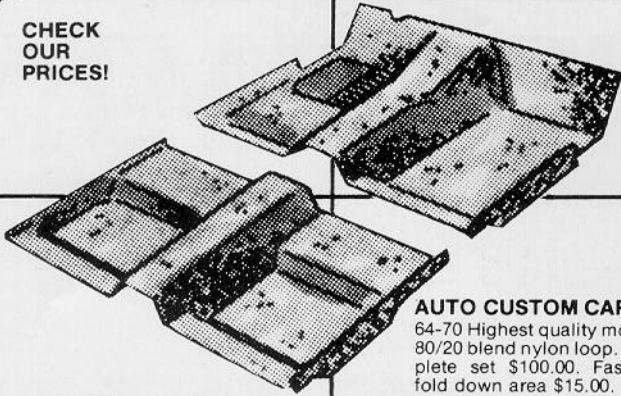

largest supplier of Mustang parts in the midwest

CHECK OUR PRICES!

AUTO CUSTOM CARPET
64-70 Highest quality molded. 80/20 blend nylon loop. Complete set $100.00. Fastback fold down area $15.00.

1965-70
FACT BOOKS - $4.95 ea.