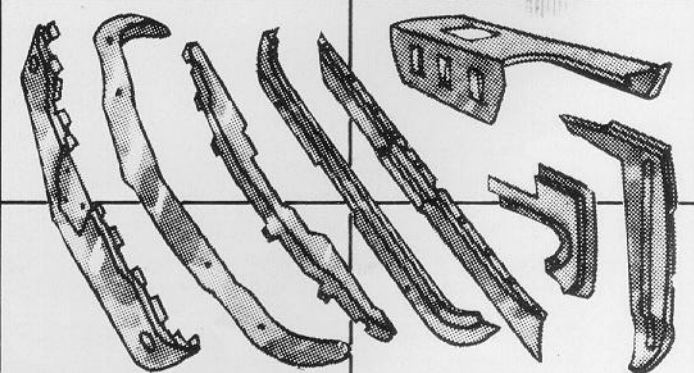

MANY FACTORY PARTS IN STOCK