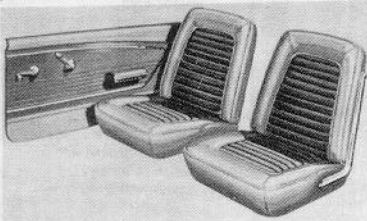

NATIONAL PARTS DEPOT

ORIGINAL FORD PARTS • TIRES • BOOKS • MANUALS • DECALS • CARPET • AND MORE

2nd LOCATION
NOW OPEN

1495-C PALMA DRIVE
VENTURA, CA

THE ONE STOP SUPPLIER FOR ALL YOUR MUSTANG NEEDS

65-68 SEAT UPHOLSTERY

We have in stock all standard type seat upholstery, in all colors for all body types.

SPECIFY YEAR, COLOR, BODY TYPE

Full Set	$179.95
Both Buckets-Complete	$129.95
One Bucket-Complete	$ 67.95
65-66 Seat Side Shields-Pair	$ 20.10

Pony Upholstery Available!