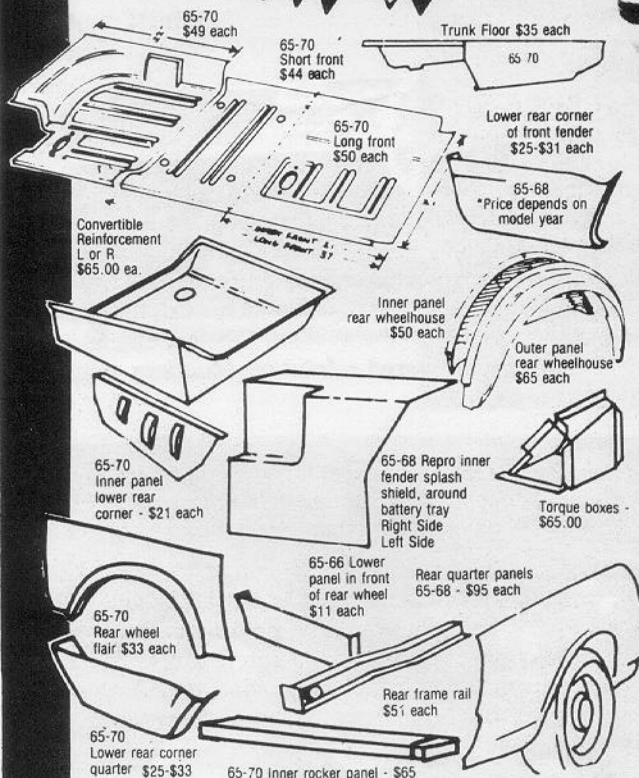

mr. mustang

"Complete" Mustang Parts Store and Frame-Up Restoration Facility.

If you don't see it listed here, call anyway these are just a few examples of our vast inventory.

SHEET METAL

We have all sheet metal available and in stock! Here are some examples:

For Toll Free Orders Of $25.00 or More Call (800) 543-9195 - Ohio Residents Call (513) 275-7439. Send $2 For Our Current Catalog

- 65/66 Pony Corrals for front grilles available and in stock.
- 65/66 3 Pronged Wheel Spinners with blue centers . . . ea. **$25.00**
- Set of 4-$98.00 w/o centers-$20.00 ea. Centers alone-$10.00 ea.
- 65/66 Styled Steel Wheel Centers, 2 1/2" complete . . . ea. **$13.00**
- 65-70 Simulated wire wheel covers NOS . . . ea. **$85.00**
- 64 1/2/65 Wheel Cover Spinner & Center Cap . . . ea. **$25.00**
- 67-70 Wheel Cover Centers, complete . . . ea. **$20.00**
- 67 Styled Steel Wheel Center . . . ea. **$10.00**
- 65/66 Air Conditioning Bezels (set of 4) . . . ea. **$24.95**
- 65/66 Convertible Hinge Bracket (rechrome) pr. exchg . **$90.00**
- 65-70 Front or Rear Bumper Rechrome . . . ea. **$90.00**
- 65/66 Right Hand non-remote mirror . . . ea. **$75.00**
- 65/66/67 GT Light Bars . . . ea. **$100-$125**
- 65-68 Luggage Rack . . . ea. **$135-$160**
- 65-67 Pony Door Panels - All Colors - State Year & Color . . . (plus old panels) pr. **$165.00**
- 65-68 Upholstery - Complete set . . . **$179-$199**
- Pony - Complete set . . . **$239**
- 65-70 Molded Carpet (specify year & color) . . . set **$100**
- 65/66 Door edge guards . . . pr. **$24.95**
- 65/68 Kick Panels . . . pr. **$35.00**
- Convertible Top Chrome Trim - Right & Left . . . exchg **$75.00**
- Repr w/o exchg . . . **$75.00**

Specify year, body style and trim colors where applicable. All orders shipped UPS. Use your Master Charge, Visa, Check, Money Order or COD.

Mr. Mustang, 5088 Wolf Creek Pike, Dayton, Ohio 45426 (513) 275-7439