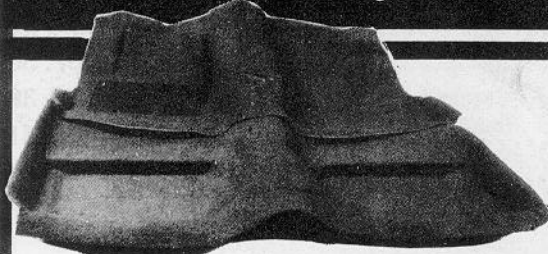

IN MOLDED CARPET
there's only **ONE** name for quality!

**AUTO
CUSTOM
CARPETS**

ALSO AVAILABLE
1969-73 Fastback & Coupe
1969-70 Mach 1 Delux

You can also order delux carpet with rubber mat inserts for 69-70 Mach 1 in the accent red. Other colors available on special order.

*AUTO CUSTOM CARPETS ARE AVAILABLE DIRECT, OR FROM YOUR FAVORITE DEALER.

The Finest Mustang Molded Carpet

**COUPE - CONVERTIBLE - FASTBACKS
- FASTBACKS WITH FOLD DOWNS -**

1964-1/2—1973 Mustang/1967-1973 Cougar—'69-'73 CPU & Fastback, '64-'68 Convertible—'69-'73 Convertible.

- We guarantee that you haven't seen a **MUSTANG** carpet that will compare with ours
- All carpets *molded and trimmed to fit your car just like the originals* — Perfect fit means easy installation
- Installation experience not necessary with our carpet — Perfect results everytime
- OEM quality, fit and appearance
- We offer the folddown carpet in a diecut package which includes the small corner panels with serged edges. Each panel is diecut for precision fit and can be installed in minutes. **DEALER INQUIRIES WELCOME**