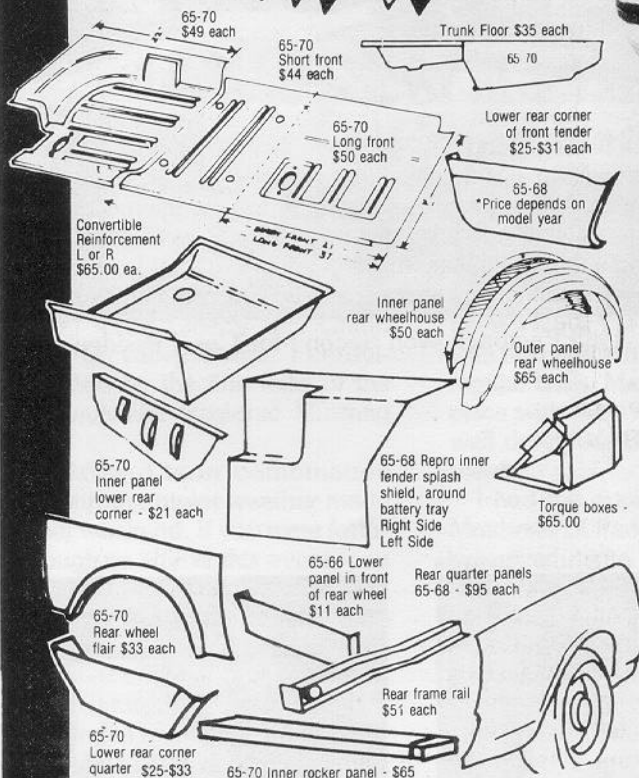

mr. mustang

"Complete" Mustang Parts Store and Frame-Up Restoration Facility.

If you don't see it listed here, call anyway these are just a few examples of our vast inventory.

SHEET METAL

We have all sheet metal available and in stock! Here are some examples:

For Toll Free Orders Of \$25.00 or More Call (800) 543-9195 - Ohio Residents Call (513) 275-7439. Send \$2 For Our Current Catalog

- 65/66 Pony Corrals for front grilles available and in stock.
- 65/66 3 Pronged Wheel Spinners with blue centers . . . ea. \$25.00
- Set of 4-\$98.00 w/o centers-\$20.00 ea. Centers alone-\$10.00 ea.
- 65/66 Styled Steel Wheel Centers, 2 1/2" complete . . . ea. \$13.00
- 65-70 Simulated wire wheel covers NOS ea. \$85.00
- 64 1/2/65 Wheel Cover Spinner & Center Cap ea. \$25.00
- 67-70 Wheel Cover Centers, complete ea. \$20.00
- 67 Styled Steel Wheel Center ea. \$10.00
- 65/66 Air Conditioning Bezels (set of 4) \$24.95
- 65/66 Convertible Hinge Bracket (rechromed) pr. exchg . \$90.00
- 65-70 Front or Rear Bumper Rechrome \$90.00
- 65/66 Right Hand non-remote mirror ea. \$75.00
- 65/66/67 GT Light Bars \$100-\$125
- 65-68 Luggage Rack \$135-\$160
- 65-67 Pony Door Panels - All Colors - State Year & Color (plus old panels) pr. \$165.00
- 65-68 Upholstery - Complete set \$179-\$199
- Pony - Complete set \$239
- 65-70 Molded Carpet (specify year & color) set \$100
- 65/66 Door edge guards pr. \$24.95
- 65/68 Kick Panels pr. \$35.00
- Convertible Top Chrome Trim - Right & Left exchg \$75.00
- Repr w/o exchg \$75.00

Specify year, body style and trim colors where applicable. All orders shipped UPS. Use your Master Charge, Visa, Check, Money Order or COD.

Mr. Mustang, 5088 Wolf Creek Pike, Dayton, Ohio 45426 (513) 275-7439