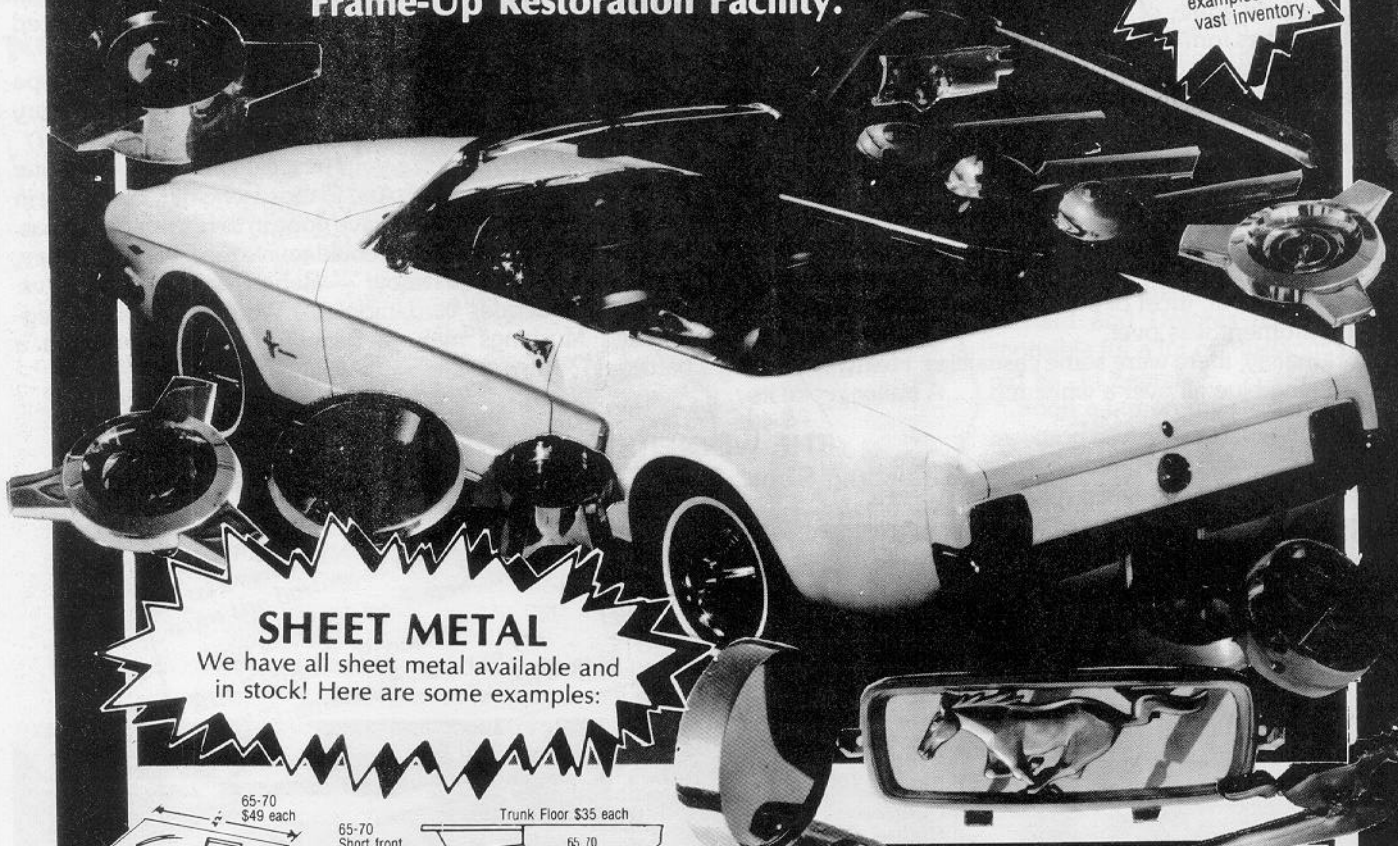

mr. mustang

"Complete" Mustang Parts Store and Frame-Up Restoration Facility.

If you don't see it listed here, call anyway these are just a few examples of our vast inventory.

SHEET METAL

We have all sheet metal available and in stock! Here are some examples: