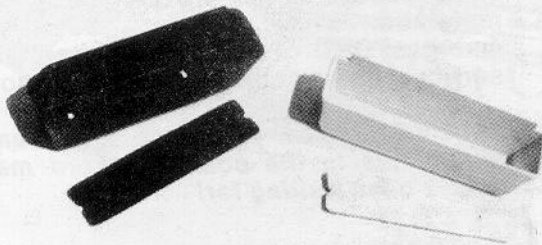

Mr. G's

Mustang City

Over 300 Parts Cars We have 1,000s of new parts in stock. Send for free brochure.

RECHROMED PLASTIC

NOTE: Do not use tape on these parts. Need to make template or brush paint. Tape pulls off chrome.

	Retail		Retail
1965-66 Armrest	$7.50	1967-68 Right dash panel	20.00
1965-66 Air registers	ea. 3.00	1967-68 Right dash panel, painted	30.00
	4 for 12.00	1967-68 Right lower panel	7.50
1965 Dash dial	2.00	1967-68 Right lower panel, painted	12.50
1965 Rally-Pac emblem plate	4.00	1967-68 Center dash panel	6.00
1966 Rally-Pac dial	1.00	1967-68 Center dash panel, painted	11.00
1966 Rally-Pac ring	4.00	1967 Horn ring	7.50
1967 Dash dial (large)	2.00	1968 Horn panel	7.50
(small)	1.00	1968 Horn panel button	ea 1.00
1967 Dome light bezel	5.00		
1965-68 Dash bezel	20.00		
1967-68 Right dash panel	30.00		

ALL RECHROMED PARTS ARE EXCHANGE

Are your door panel cups peeling or lost? We make new cups and inserts. Cups ..... ea. $4.50
Insert ..... ea. $3.50
We make the bracket to hold the cup to door ..... pr. $7.50
1965 Grille brackets ..... ea. $3.00
1965-66 Radiator shroud brackets (for 4 core desert cooler) ..... ea. $2.75
Exhaust manifold bolt locks ..... set $19.95

**5613 Elliott Reeder Road
Ft. Worth, Texas 76117-6091
Toll Free Ordering
Outside Texas: 800-433-7850
Inside Texas: 800-772-7471**

**New 1966 Woodgrain Kits
New 1967 Brushed Aluminum Kits
New 1968 Woodgrain Kits
Interior Dyes & Paints To Match Original Colors**

NOW AVAILABLE
Finest quality pony door skins at remarkable low prices.
ONLY $119⁹⁵ Pair
Installed Just $139.95 Pair

All parts are exchange. VISA, MasterCharge, COD. Other plastic parts rechromed. Call or write for quote. Add 10% handling and shipping charge.

**Information Phone:
817-838-3131**