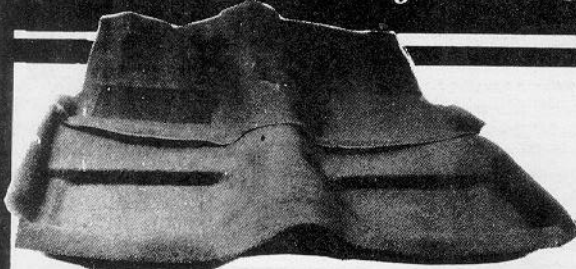

**IN MOLDED CARPET**  
there's only **ONE** name for quality!

**AUTO  
CUSTOM  
CARPETS**

**ALSO AVAILABLE**  
1969-73 Fastback & Coupe  
1969-70 Mach 1 Delux

You can also order delux carpet with rubber mat inserts for 69-70 Mach 1 in the accent red. Other colors available on special order.

\*AUTO CUSTOM CARPETS ARE AVAILABLE DIRECT, OR FROM YOUR FAVORITE DEALER.

*The Finest Mustang Molded Carpet*

**COUPE - CONVERTIBLE - FASTBACKS  
- FASTBACKS WITH FOLD DOWNS -**

1964-1/2—1973 Mustang/1967-1973 Cougar—'69-'73 CPU & Fastback, '64-'68 Convertible—'69-'73 Convertible.

- We guarantee that you haven't seen a **MUSTANG** carpet that will compare with ours
- All carpets molded and trimmed to fit your car just like the originals — Perfect fit means easy installation
- Installation experience not necessary with our carpet — Perfect results everytime
- OEM quality, fit and appearance
- We offer the folddown carpet in a diecut package which includes the small corner panels with serged edges. Each panel is diecut for precision fit and can be installed in minutes. **DEALER INQUIRIES WELCOME**