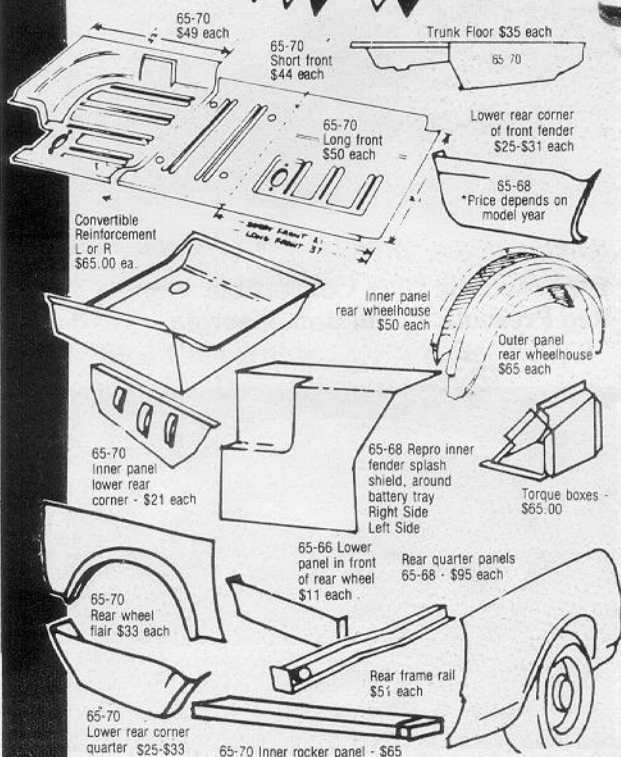

# mr. mustang

"Complete" Mustang Parts Store and  
Frame-Up Restoration Facility.

If you don't see  
it listed here, call  
anyway these are  
just a few  
examples of our  
vast inventory.

## SHEET METAL

We have all sheet metal available and  
in stock! Here are some examples:

### For Toll Free Orders Of

\$25.00 or More Call (800) 543-9195 - Ohio Residents Call  
(513) 275-7439. Send \$2 For Our Current Catalog

- 65/66 Pony Corrals for front grilles available and in stock.
- 65/66 3 Pronged Wheel Spinners with blue centers . . . ea. \$25.00
- Set of 4-\$98.00 w/o centers-\$20.00 ea. Centers alone-\$10.00 ea.
- 65/66 Styled Steel Wheel Centers, 2 1/2" complete . . . ea. \$13.00
- 65-70 Simulated wire wheel covers NOS . . . . . ea. \$85.00
- 64 1/2/65 Wheel Cover Spinner & Center Cap . . . . . ea. \$25.00
- 67-70 Wheel Cover Centers, complete . . . . . ea. \$20.00
- 67 Styled Steel Wheel Center . . . . . ea. \$10.00
- 65/66 Air Conditioning Bezels (set of 4) . . . . . \$24.95
- 65/66 Convertible Hinge Bracket (rechromed) pr. exchg. \$90.00
- 65-70 Front or Rear Bumper Rechrome . . . . . \$90.00
- 65/66 Right Hand non-remote mirror . . . . . ea. \$75.00
- 65/66/67 GT Light Bars . . . . . \$100-\$125
- 65-68 Luggage Rack . . . . . \$135-\$160
- 65-67 Pony Door Panels - All Colors - State Year & Color . . . . . (plus old panels) pr. \$165.00
- 65-68 Upholstery - Complete set . . . . . \$179-\$199
- Pony - Complete set . . . . . \$239
- 65-70 Molded Carpet (specify year & color) . . . . . set \$100
- 65/66 Door edge guards . . . . . pr. \$24.95
- 65/68 Kick Panels . . . . . pr. \$35.00
- Convertible Top Chrome Trim - Right & Left . . . . . exchg \$75.00
- Repro w/o exchg . . . . . \$75.00

Specify year, body style and trim colors where applicable. All orders shipped UPS. Use your Master Charge, Visa, Check, Money Order or COD.

Mr. Mustang, 5088 Wolf Creek Pike, Dayton, Ohio 45426 (513) 275-7439