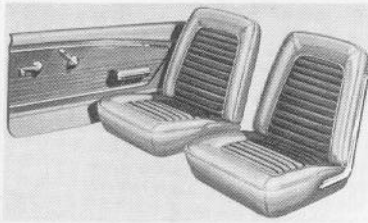

### 65-68 SEAT UPHOLSTERY

We have in stock all standard type seat upholstery, in all colors for all body types.

**SPECIFY YEAR, COLOR, BODY TYPE**

Full Set	\$179.95
Both Buckets-Complete	\$129.95
One Bucket-Complete	\$ 67.95
65-66 Seat Side Shields-Pair	\$ 20.10