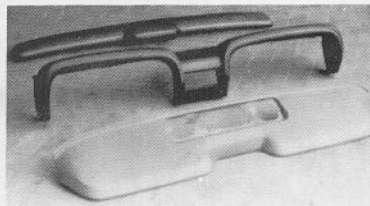

65-73 DASH PADS

We have a selection in many colors for most years. Prices vary from year to year. Call for more information and free catalog.