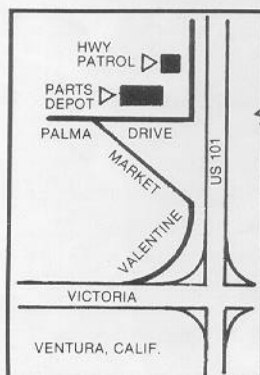

NATIONAL PARTS DEPOT

ORIGINAL FORD PARTS • TIRES • BOOKS • MANUALS • DECALS • CARPET • AND MORE

**2nd LOCATION
NOW
OPEN**
1495-C PALMA DRIVE
VENTURA, CA

THE ONE STOP SUPPLIER FOR ALL YOUR MUSTANG NEEDS

65-68 SEAT UPHOLSTERY

We have in stock all standard type seat upholstery, in all colors for all body types.

SPECIFY YEAR, COLOR, BODY TYPE	
Full Set	$ 179.95
Both Buckets-Complete	$ 129.95
One Bucket-Complete	$ 67.95
65-66 Seat Side Shields-Pair	$ 20.10

Pony Upholstery Available!

65-73 DASH PADS

We have a selection in many colors for most years. Prices vary from year to year. Call for more information and free catalog.

65-68 DOOR PANELS

Reproduced as original with accent trim attached. All colors available. Specify Year, Color, RH, LH

ea.	$53.25
Pony door panel repair covers, molded of one piece vinyl!	
65-66 Specify Color	Pair $150
69-73 Specify Color	Pair $250

BUMPERS & CHROME PARTS

New 65-72 Front Bumpers	$ 88.95
New 65-73 Rear Bumpers	$ 88.95
65-67 GT Light Bars	set $125.00
65-68 Luggage Racks	$130.00
65-66 Convertible top belt moldings (Set of 2)	$ 75.00

IN STOCK
ALL REPRODUCTION SHEET METAL INCLUDING
FLOOR PANS, WHEEL-HOUSES, ROCKERS & PATCH SELECTIONS PLUS ALL NEW GENUINE FORD FENDERS, QUARTERS, HOODS, TRUNK LIDS, DEFLECTORS, ETC.

We probably have that hard to find part you've been looking for!

65-73 RUBBER FLOOR MATS

Complete 4 piece front & rear set. Available in white, blue, black, bright red, dark red, green or tan. SPECIFY

$39.95

65-73 MOLDED CARPETS

$89.95

**Same Day
Shipment On
Most Items**

ORDER TOLL FREE CALIFORNIA STORE
IN STATE: 1-800-342-3614
OUT OF STATE: 1-800-235-3445
FLORIDA STORE
IN STATE: 1-904-378-2473
OUT OF STATE: 1-800-874-7595

**Convertible
Tops In
Stock**