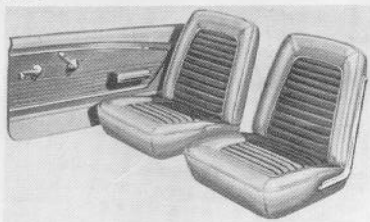

THE ONE STOP SUPPLIER FOR ALL YOUR MUSTANG NEEDS

65-68 SEAT UPHOLSTERY

We have in stock all standard type seat upholstery, in all colors for all body types.

SPECIFY YEAR, COLOR, BODY TYPE	
Full Set	$ 179.95
Both Buckets-Complete	$ 129.95
One Bucket-Complete	$ 67.95
65-66 Seat Side Shields-Pair	$ 20.10

Pony Upholstery Available!