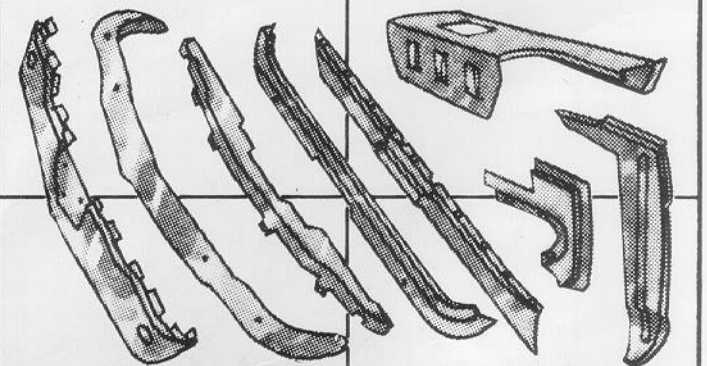

1964-68 AVAILABLE

FRONT FENDER SPLASH SHIELD RUBBER-KITS
64-66 or 67-68 ea.-\$14.95

PADDED DASH
1965-Black, blue or red-\$135.20
1966-Black, blue or burgundy-\$135.20
1969-Black-\$194.10
1970-Blue-\$194.10

PONY FLOOR MATS - \$45.00 SET

STANDARD DOOR PANELS
\$106.00 pr.; Pony exchange price \$165.00 pr.; Pony skins (do it yourself) \$150.00 pr.

MANY FACTORY PARTS IN STOCK

LICENSE PLATES - \$4.00 ea.

KNITWEAR EXCLUSIVES
TOBOGGAN STYLE HAT \$11.95
SCARF \$11.95 STADIUM BLANKET 45" x 45" \$31.95
100% ACRYLIC YARN (double knit) machine washable for service and wear. Golden yellow with bright red designs and trim.

65-68 KICK PANELS \$29.95 pr.

OWNERS MANUALS (65-70) - \$6.00 ea.

PADDED SUN VISORS
All original colors - \$39.90 pr.

SHIPPING POLICY

FREE SHIPPING On UPS orders of \$200 or more, items too big for UPS must be shipped, merchandise prepaid, by truck with freight charges collect. All orders under \$200 will be shipped with minimum UPS shipping and packaging costs.