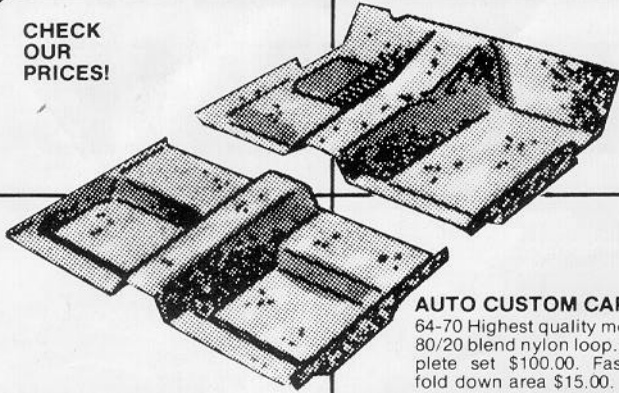

largest supplier of Mustang parts in the midwest

CHECK OUR PRICES!

AUTO CUSTOM CARPET
64-70 Highest quality molded. 80/20 blend nylon loop. Complete set \$100.00. Fastback fold down area \$15.00.

1965-70 FACT BOOKS - \$4.95 ea.