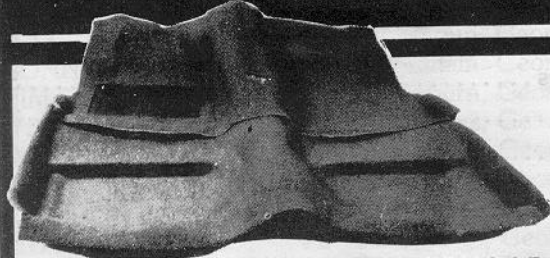

IN MOLDED CARPET
there's only **ONE** name for quality!

**AUTO
CUSTOM
CARPETS**

ALSO AVAILABLE
1969-73 Fastback & Coupe
1969-70 Mach 1 Delux

You can also order delux carpet with rubber mat inserts for 69-70 Mach 1 in the accent red. Other colors available on special order.

*AUTO CUSTOM CARPETS ARE AVAILABLE DIRECT, OR FROM YOUR FAVORITE DEALER.

The Finest Mustang Molded Carpet

COUPE - CONVERTIBLE - FASTBACKS - FASTBACKS WITH FOLD DOWNS -

1964-1/2 - 1973 Mustang / 1967-1973 Cougar - '69-'73 CPU & Fastback, '64-'68 Convertible - '69-'73 Convertible.

1964-68 MUSTANG/1967-68 COUGAR

Nylon loop and cut pile	\$100/set
Coupes and Convertibles	\$110/set
Plush pile and 80/20 rayon/nylon loop	\$110/set
Fastbacks with fold downs	\$125/set
Kick pad carpets for Coupes and Convertibles	\$14.95/set

Call Jack Holland
TO ORDER, SIMPLY DIAL TOLL FREE.
1-800-633-2358 1-800-633-2359
INFORMATION: 1-205-236-1118

- We guarantee that you haven't seen a MUSTANG carpet that will compare with ours
- All carpets molded and trimmed to fit your car just like the originals — Perfect fit means easy installation
- Installation experience not necessary with our carpet — Perfect results everytime
- OEM quality, fit and appearance
- We offer the folddown carpet in a diecut package which includes the small corner panels with serged edges. Each panel is diecut for precision fit and can be installed in minutes. **DEALER INQUIRIES WELCOME**