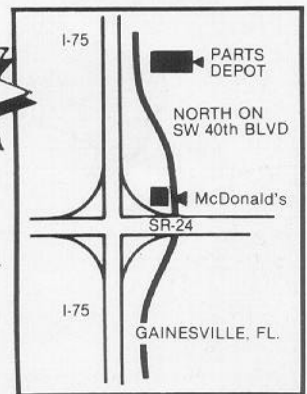

THESE ARE ONLY A FEW OF THE THOUSANDS OF ITEMS WE CARRY FOR MUSTANG — CALL FOR OUR CATALOG TODAY!

5% ($2.00 Minimum) Shipping Charge. Orders over $200.00 prepaid. Truck items freight collect. NOTE: UPS/COD CUSTOMERS — UPS will require cash or certified payment.

NATIONAL PARTS DEPOT

Monday-Friday 8:00 a.m. till 9:00 p.m.
Saturday 8:00 a.m. till 5:00 p.m. • Closed Sunday