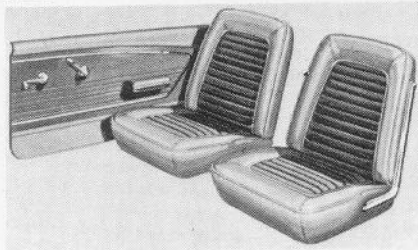

NATIONAL PARTS DEPOT

ORIGINAL FORD PARTS • TIRES • BOOKS • MANUALS • DECALS • CARPET • AND MORE

2nd LOCATION
NOW OPEN
1495-C PALMA DRIVE
VENTURA, CA

THE ONE STOP SUPPLIER FOR ALL YOUR MUSTANG NEEDS

65-69 SEAT UPHOLSTERY

We have in stock all standard type seat upholstery, in all colors for all body types.

SPECIFY YEAR, COLOR, BODY TYPE

Full Set	$179.95
Both Buckets-Complete	$129.95
One Bucket-Complete	$ 67.95
65-66 Seat Side Shields-Pair	$ 20.10

Pony Upholstery Available!