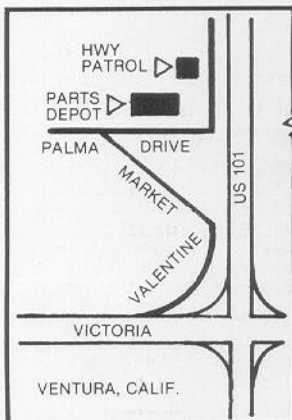

\$89.95

(2 + 2 Complete w/ fold-down \$104.95)
SPECIFY Color, Year & Body Style

Same Day Shipment On Most Items

ORDER TOLL FREE CALIFORNIA STORE
IN STATE: 1-800-342-3614
OUT OF STATE: 1-800-235-3445
FLORIDA STORE
IN STATE: 1-904-378-2473
OUT OF STATE: 1-800-874-7595