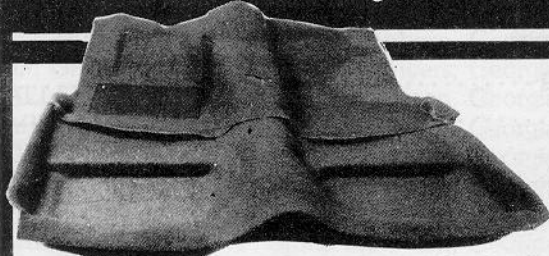

IN MOLDED CARPET
there's only **ONE** name for quality!

**AUTO
CUSTOM
CARPETS**

ALSO AVAILABLE
1969-73 Fastback & Coupe
1969-70 Mach 1 Delux

You can also order delux carpet with rubber mat inserts for 69-70 Mach 1 in the accent red. Other colors available on special order.

*AUTO CUSTOM CARPETS ARE AVAILABLE DIRECT, OR FROM YOUR FAVORITE DEALER.

The Finest Mustang Molded Carpet

**COUPE - CONVERTIBLE - FASTBACKS
- FASTBACKS WITH FOLD DOWNS -**

1964-1/2—1973 Mustang/1967-1973 Cougar—'69-'73 CPU & Fastback, '64-'68 Convertible—'69-'73 Convertible.

1964-68 MUSTANG/1967-68 COUGAR

Nylon loop and cut pile	\$100/set
Coupes and Convertibles	\$110/set
Push pile and 80/20 rayon/nylon loop	\$110/set
Fastbacks with fold downs	\$125/set
Kick pad carpets for Coupes and Convertibles	\$14.95/set

Call Jack Holland
TO ORDER, SIMPLY DIAL TOLL FREE.
1-800-633-2358 1-800-633-2359
INFORMATION: 1-205-236-1118

- We guarantee that you haven't seen a **MUSTANG** carpet that will compare with ours
- All carpets molded and trimmed to fit your car just like the originals — Perfect fit means easy installation
- Installation experience not necessary with our carpet — Perfect results everytime
- OEM quality, fit and appearance
- We offer the folddown carpet in a diecut package which includes the small corner panels with serged edges. Each panel is diecut for precision fit and can be installed in minutes. **DEALER INQUIRIES WELCOME**